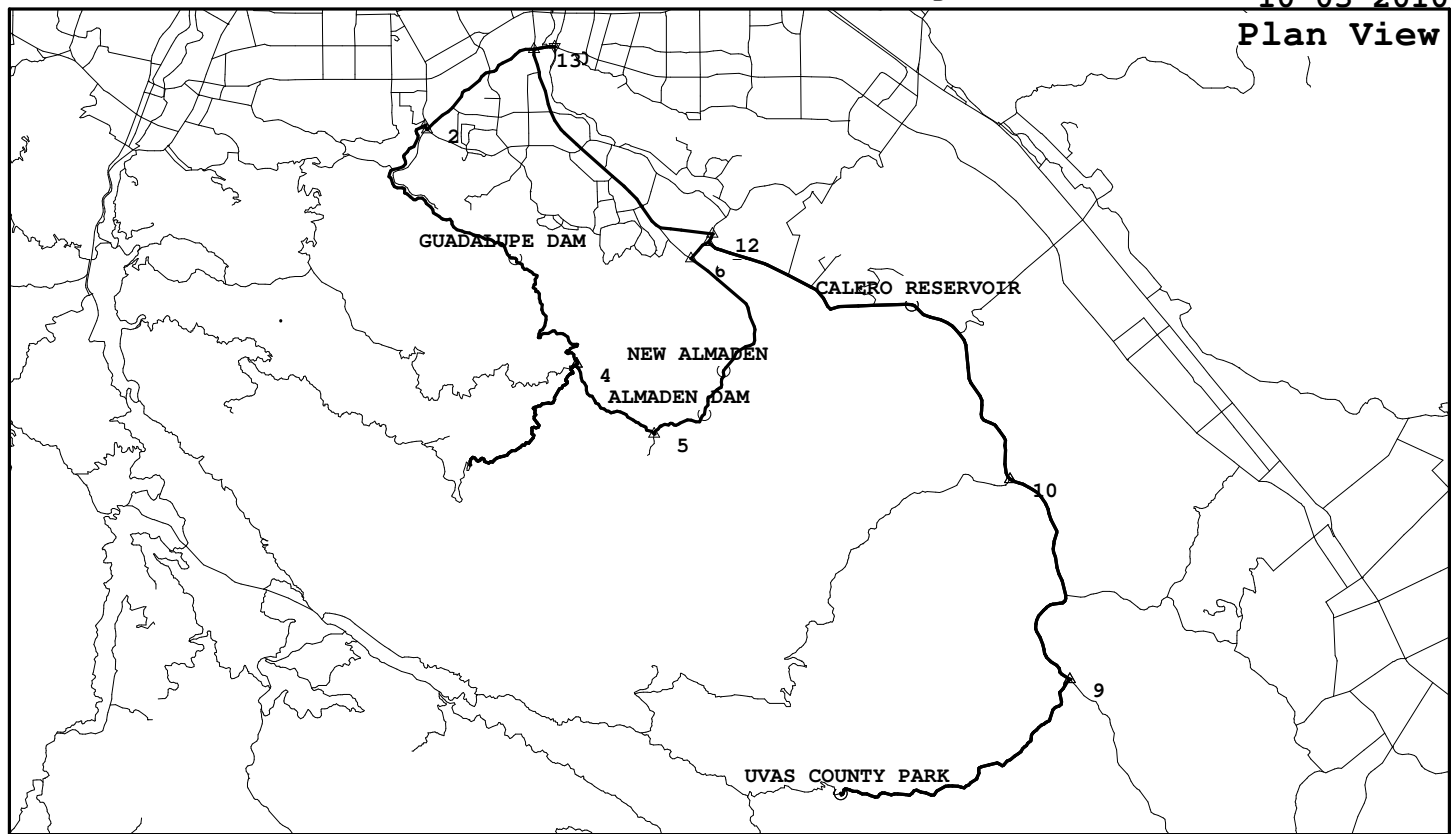

# Hicks, Loma Almaden, Croy

CWP007, 54.8 miles, 4189. feet of climbing

10-03-2010

<http://BikeMaster.home.att.net/>