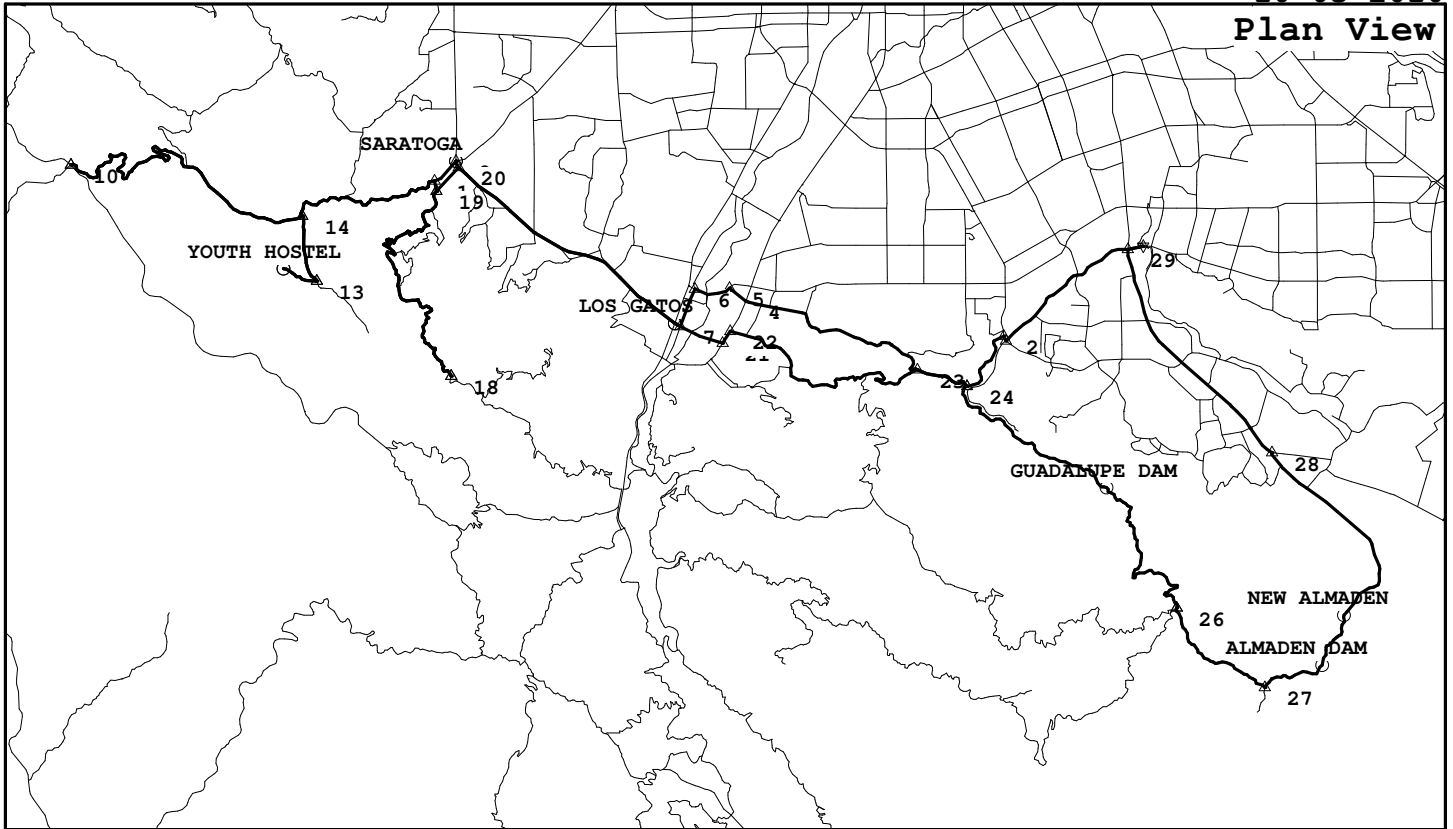

# 5 Goat Ride - H9, Sanborn, Bohlman, S/K, Hicks

CWP027, 61.0 miles, 7402. feet of climbing

10-03-2010

<http://BikeMaster.home.att.net/>