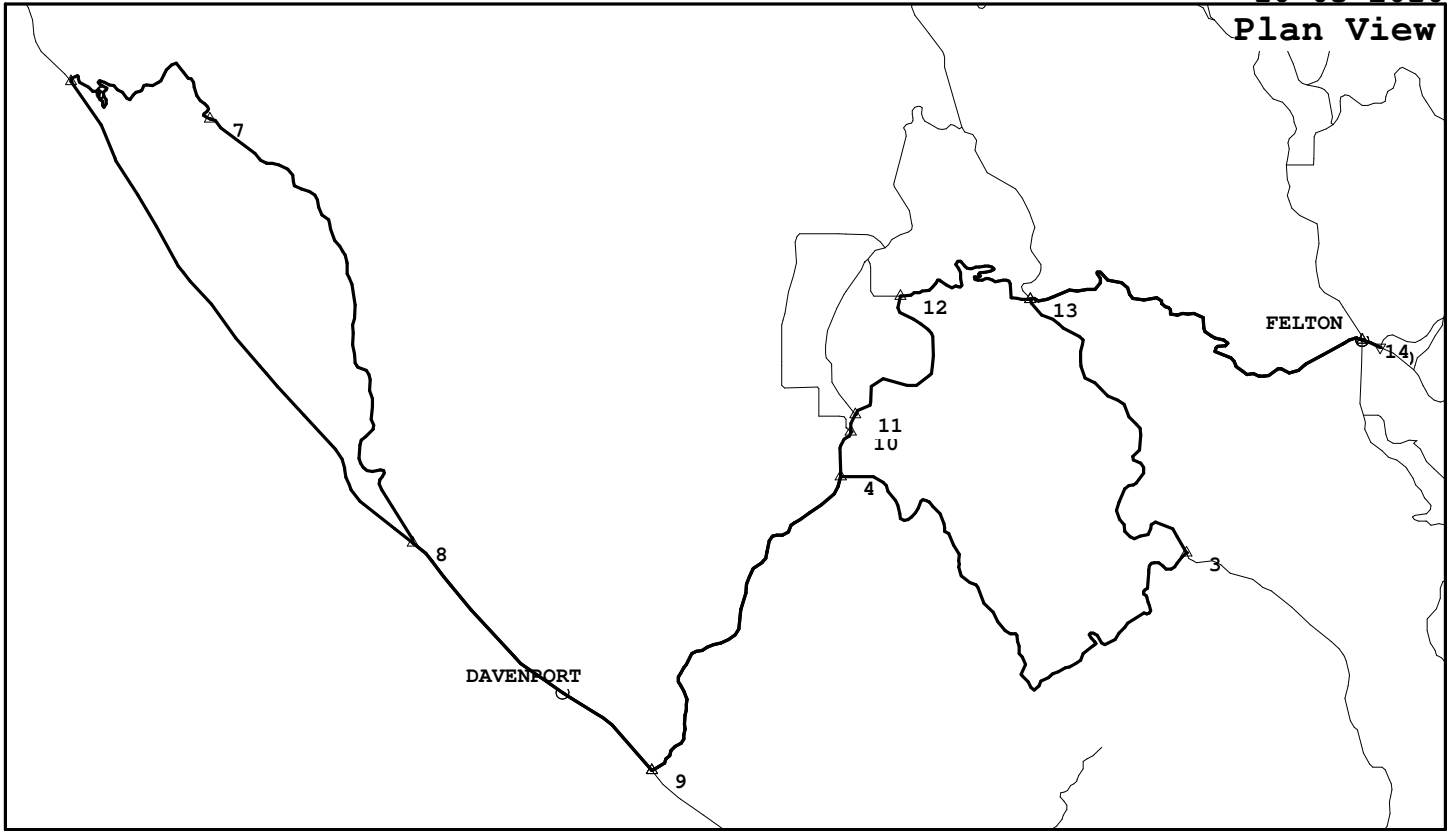

# Felton-Empire, Smith, Swanton, BonnyDoon

FGH001, 44.2 miles, 5120. feet of climbing

10-03-2010

<http://BikeMaster.home.att.net/>