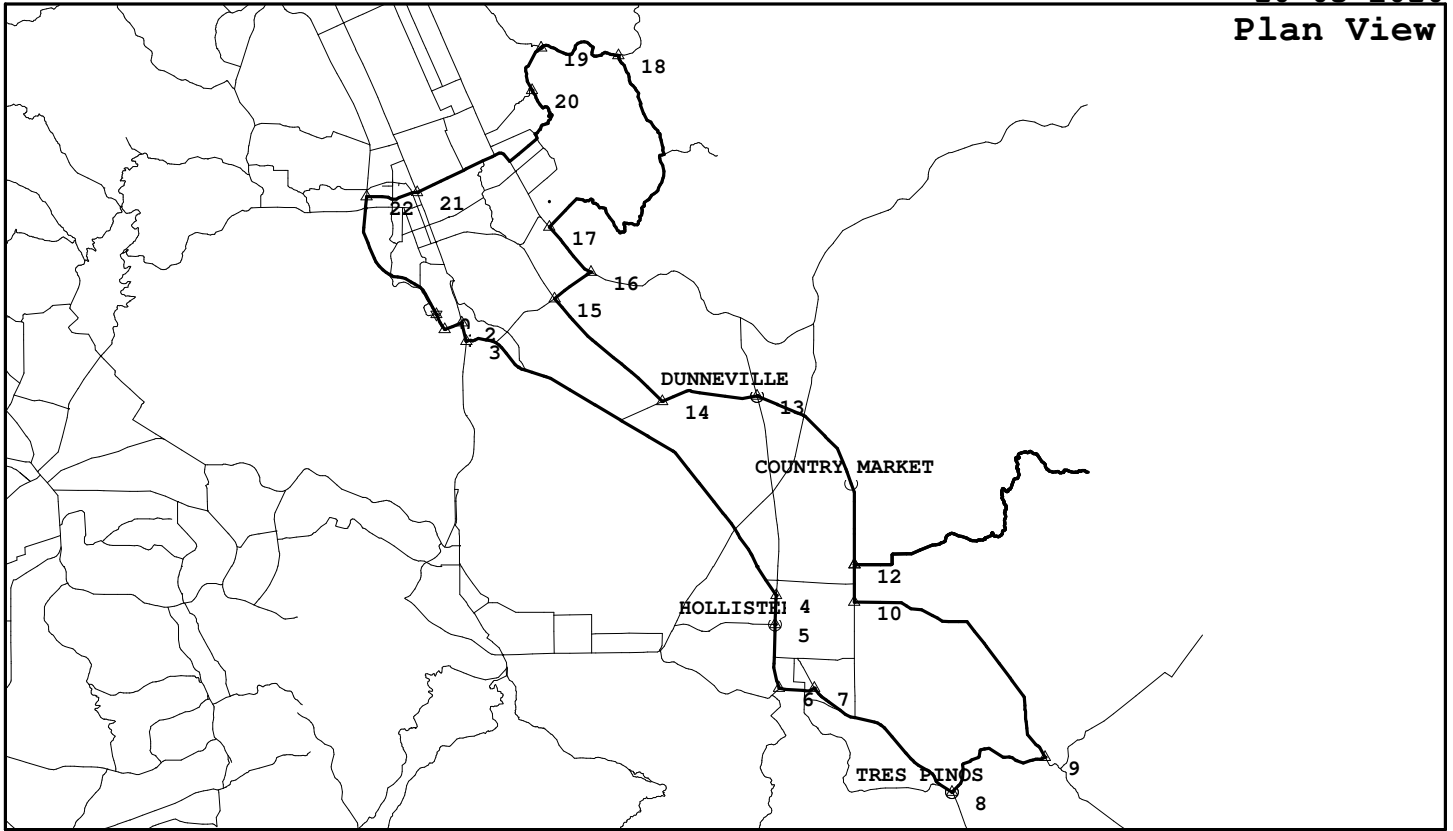

TB Workers Ride - Lone Tree, Canada

GGC003, 91.3 miles, 4406. feet of climbing

10-03-2010

Plan View

<http://BikeMaster.home.att.net/>