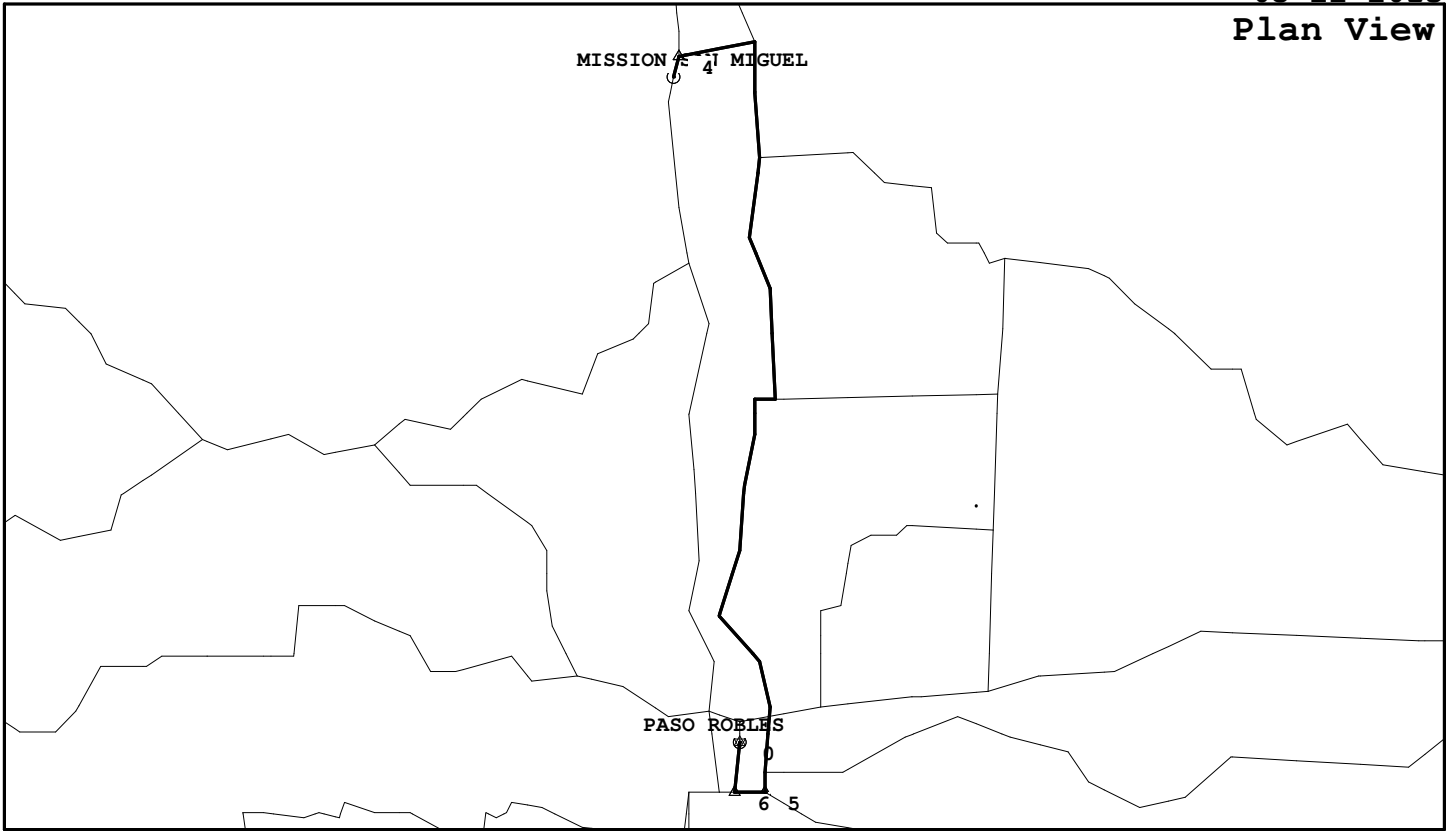

Mission San Miguel

GWR047, 21.1 miles, 185. feet of climbing

05-22-2013

<http://BikeMaster.home.att.net/>