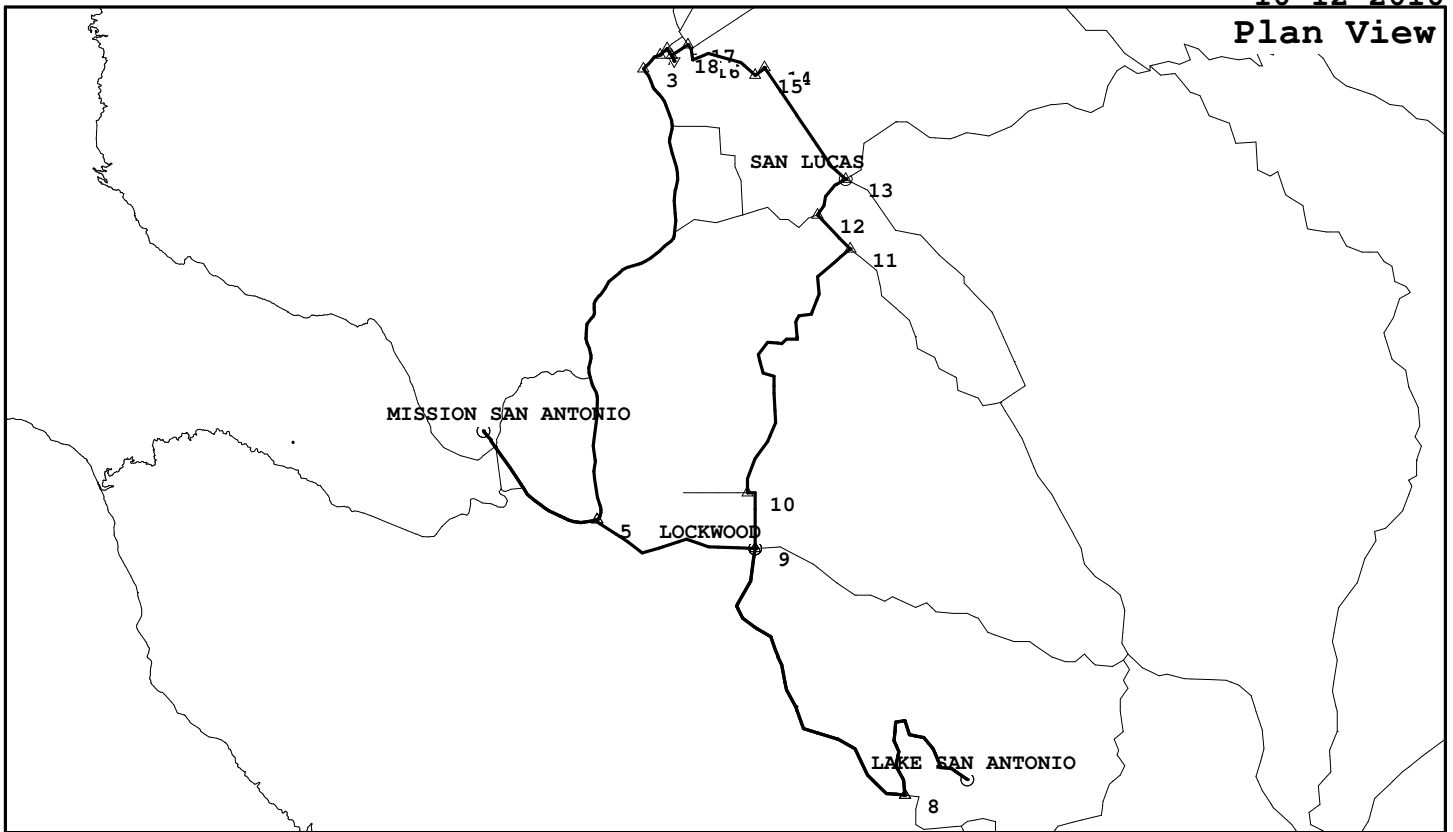

King City / Mission San Antonio / Lake San Antonio

KCK020, 98.7 miles, 3879. feet of climbing

10-12-2010

<http://BikeMaster.home.att.net/>