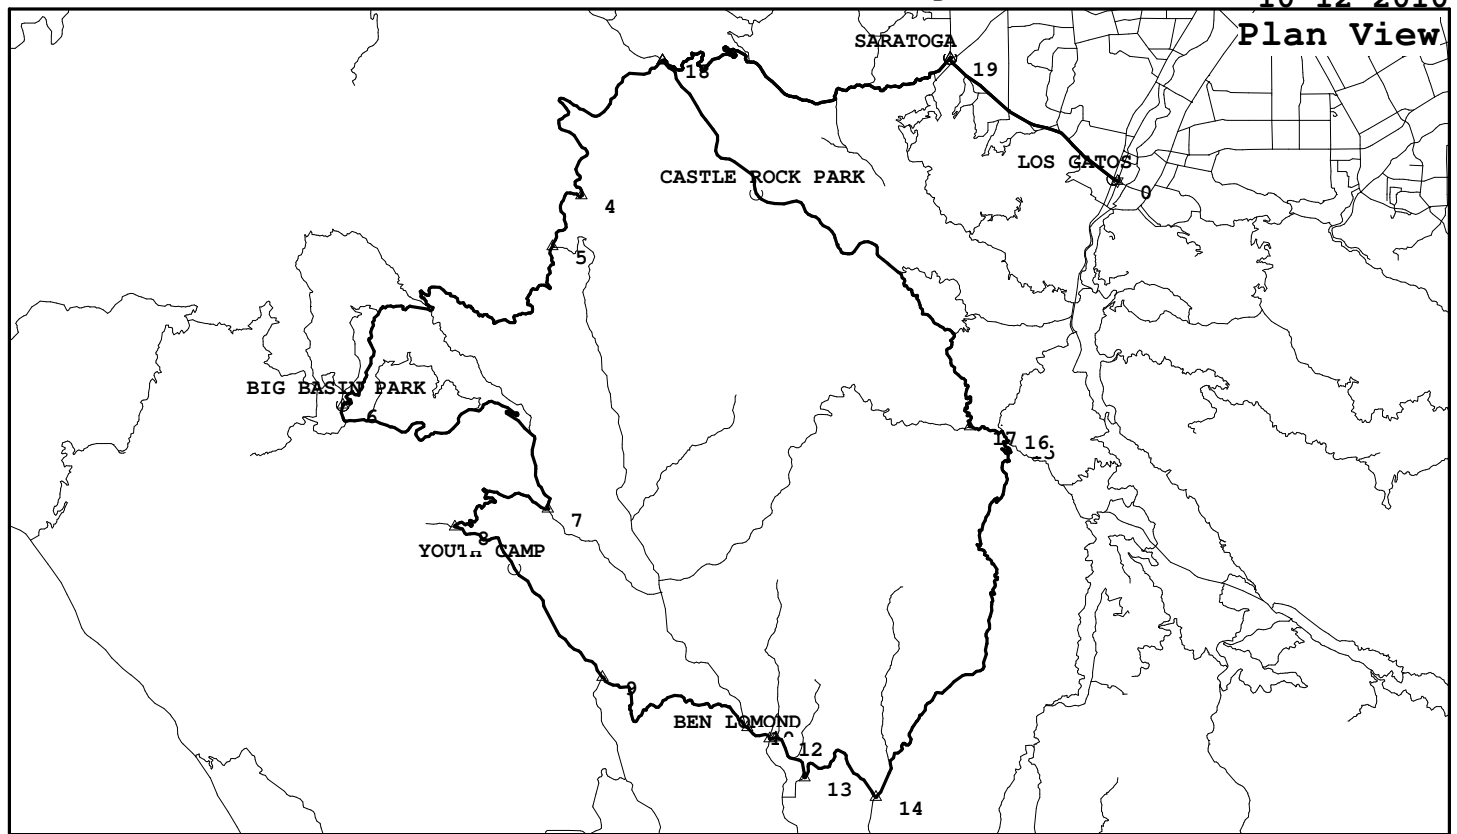

Hwy 9, Big Basin, Jamison, down Alba, Zayante, Skyline

LGP041, 77.0 miles, 9388. feet of climbing

10-12-2010

<http://BikeMaster.home.att.net/>