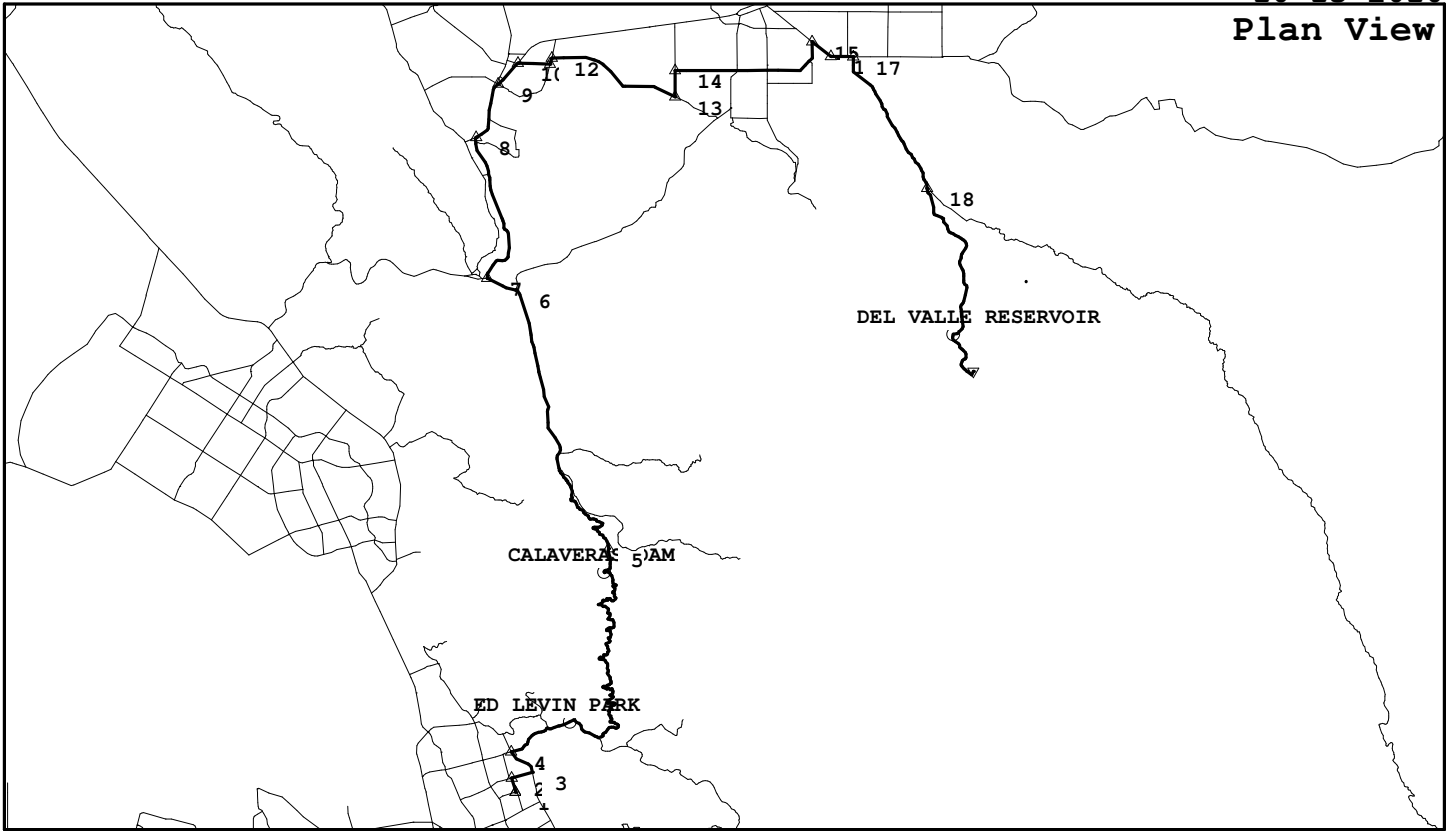

To Del Valle - via Calaveras, Direct Route

LMT001, 42.6 miles, 2679. feet of climbing

10-13-2010

<http://BikeMaster.home.att.net/>