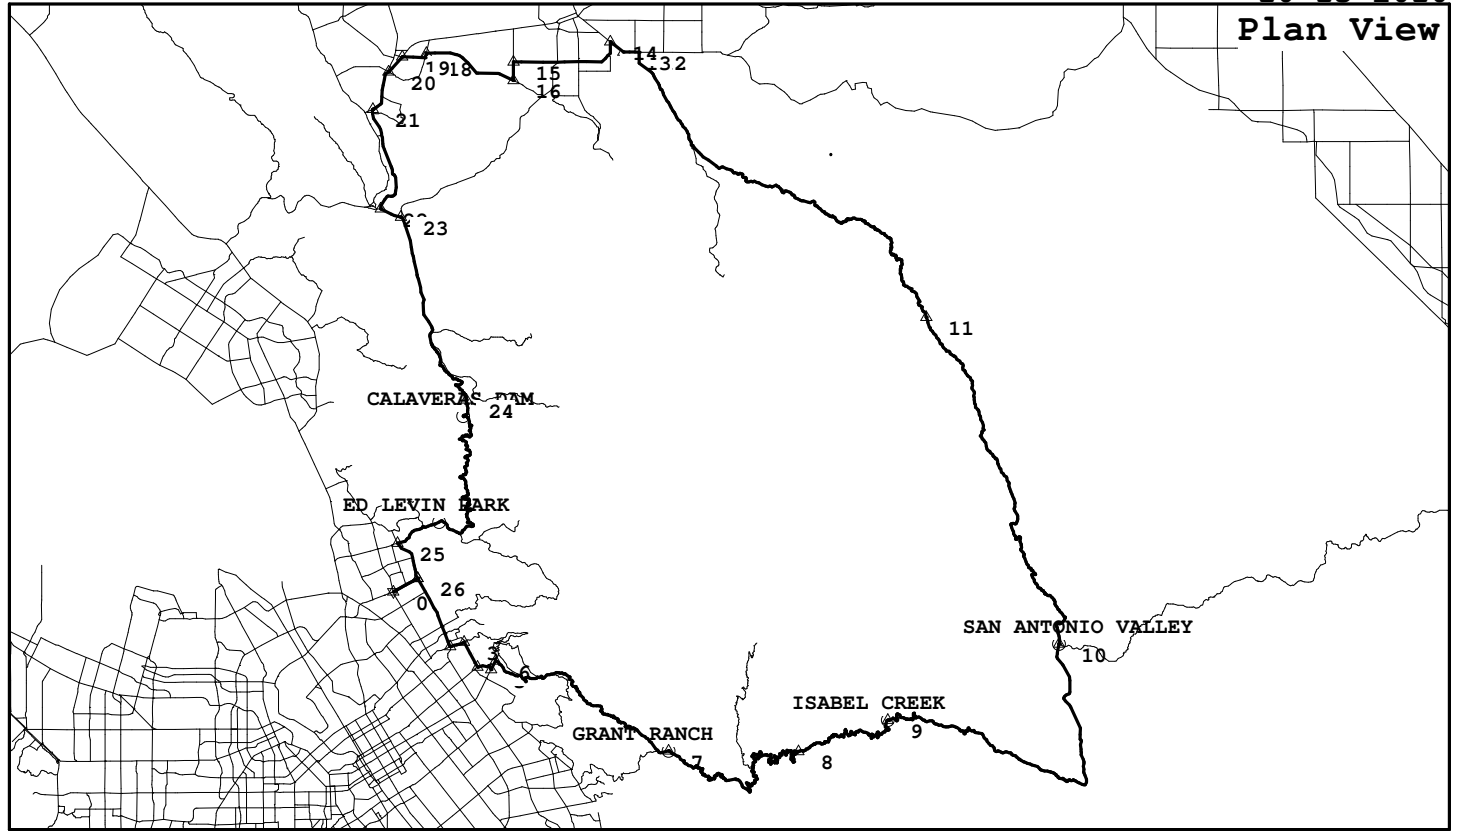

Mt. Hamilton / Calaveras Loop

LMT015, 106.5 miles, 7836. feet of climbing

10-13-2010

<http://BikeMaster.home.att.net/>