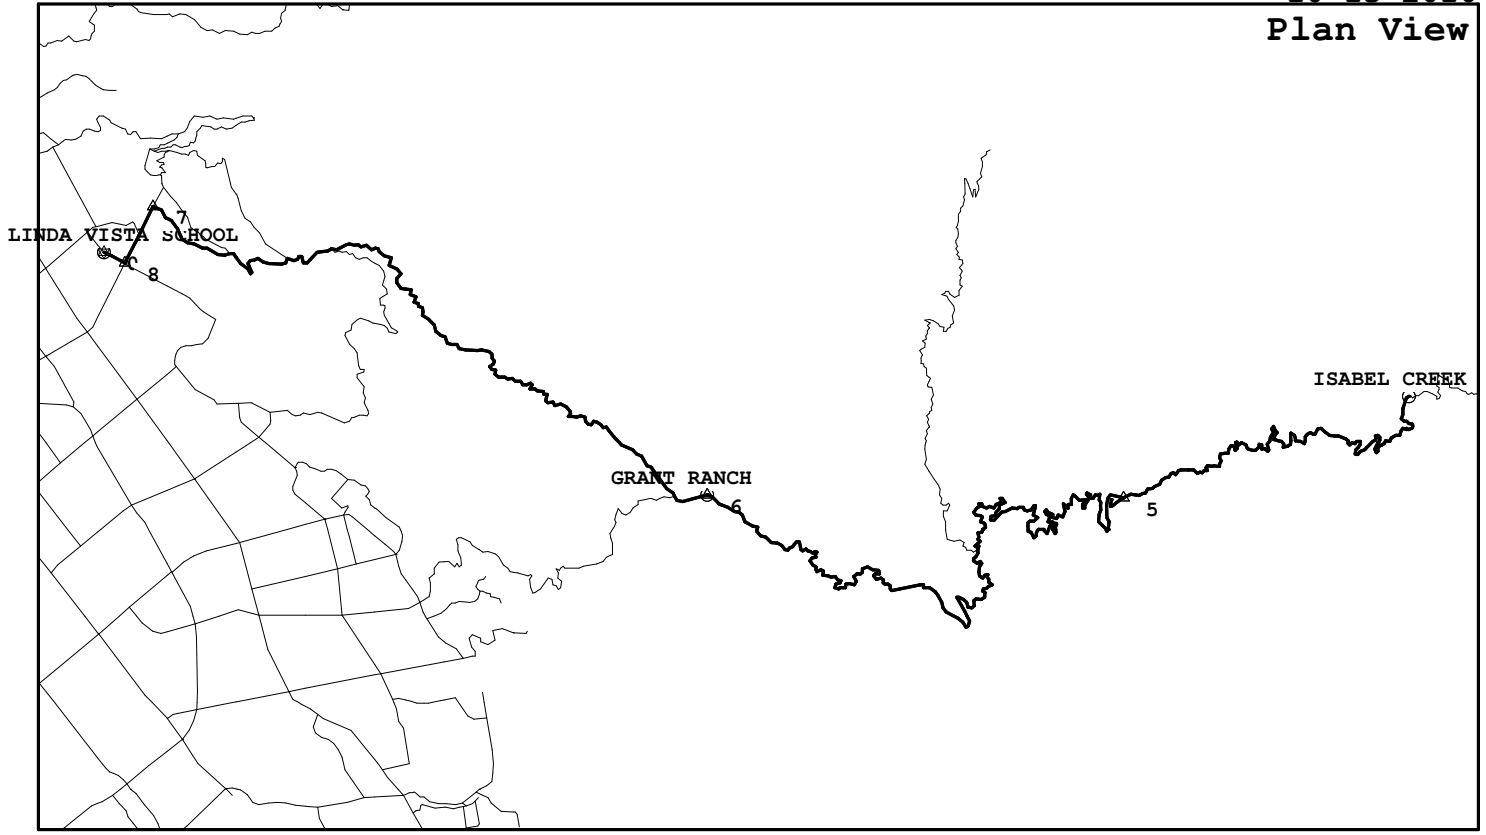

Mt. Hamilton - Lower, Upper, Back

LVS005, 50.7 miles, 6954. feet of climbing

10-13-2010

Plan View

<http://BikeMaster.home.att.net/>

Profile View