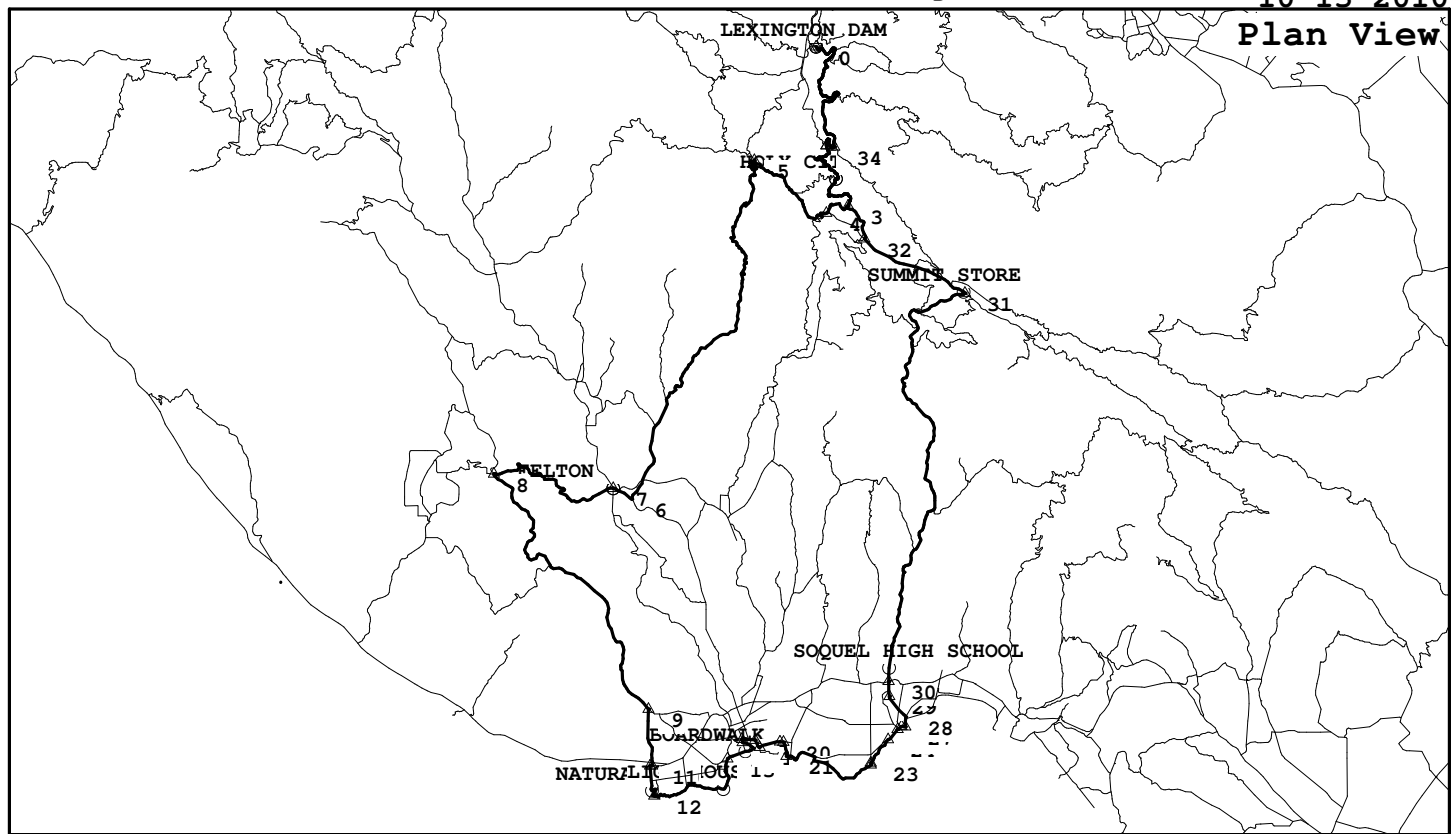

OSCH, Felton-Empire, Soquel-San Jose

LXD017, 68.2 miles, 6374. feet of climbing

10-13-2010

<http://BikeMaster.home.att.net/>