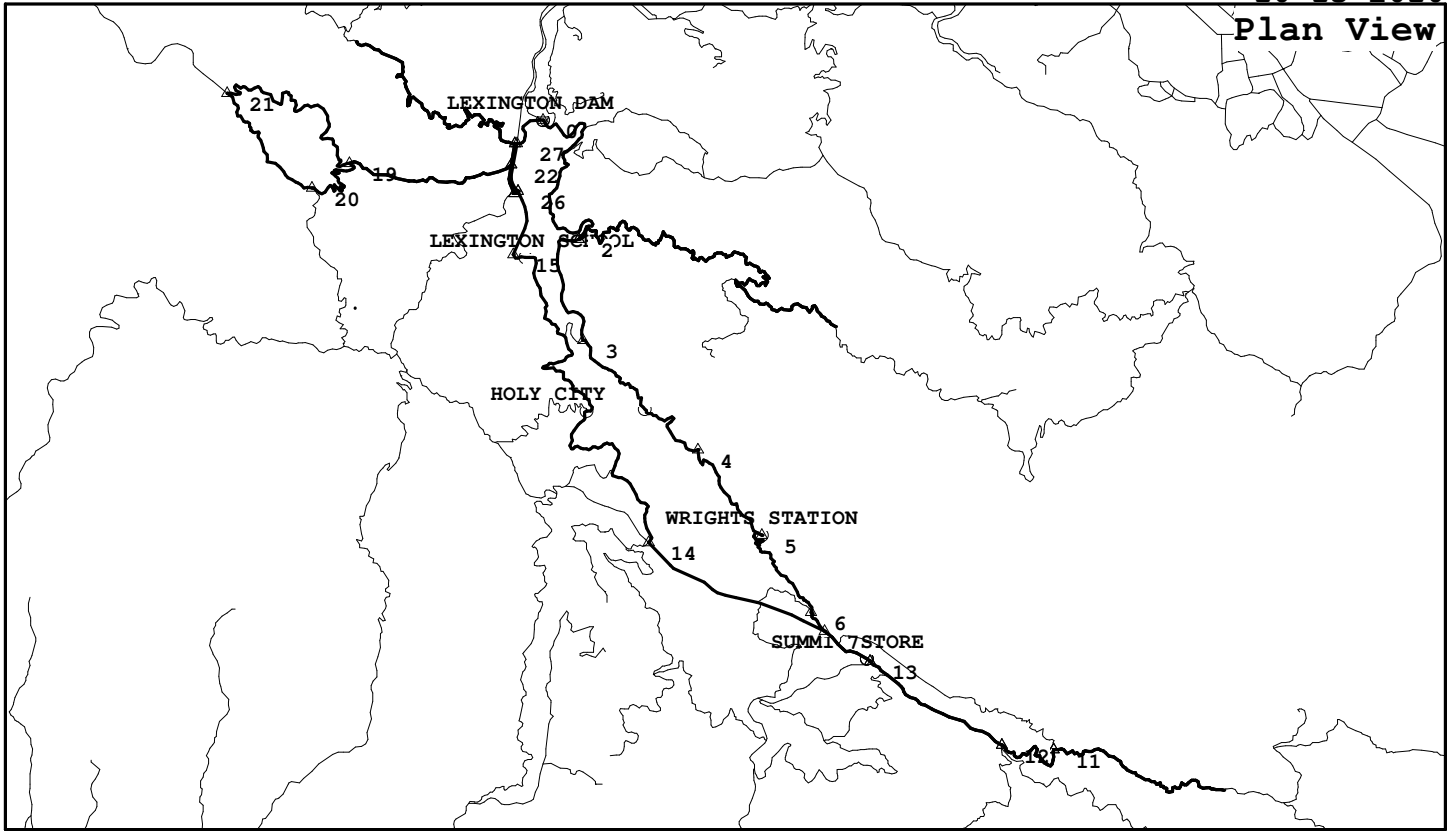

SodaSprings, WrightsStation, LomaPrieta, Black, Montevina

LXD022, 57.2 miles, 9402. feet of climbing

10-13-2010

<http://BikeMaster.home.att.net/>