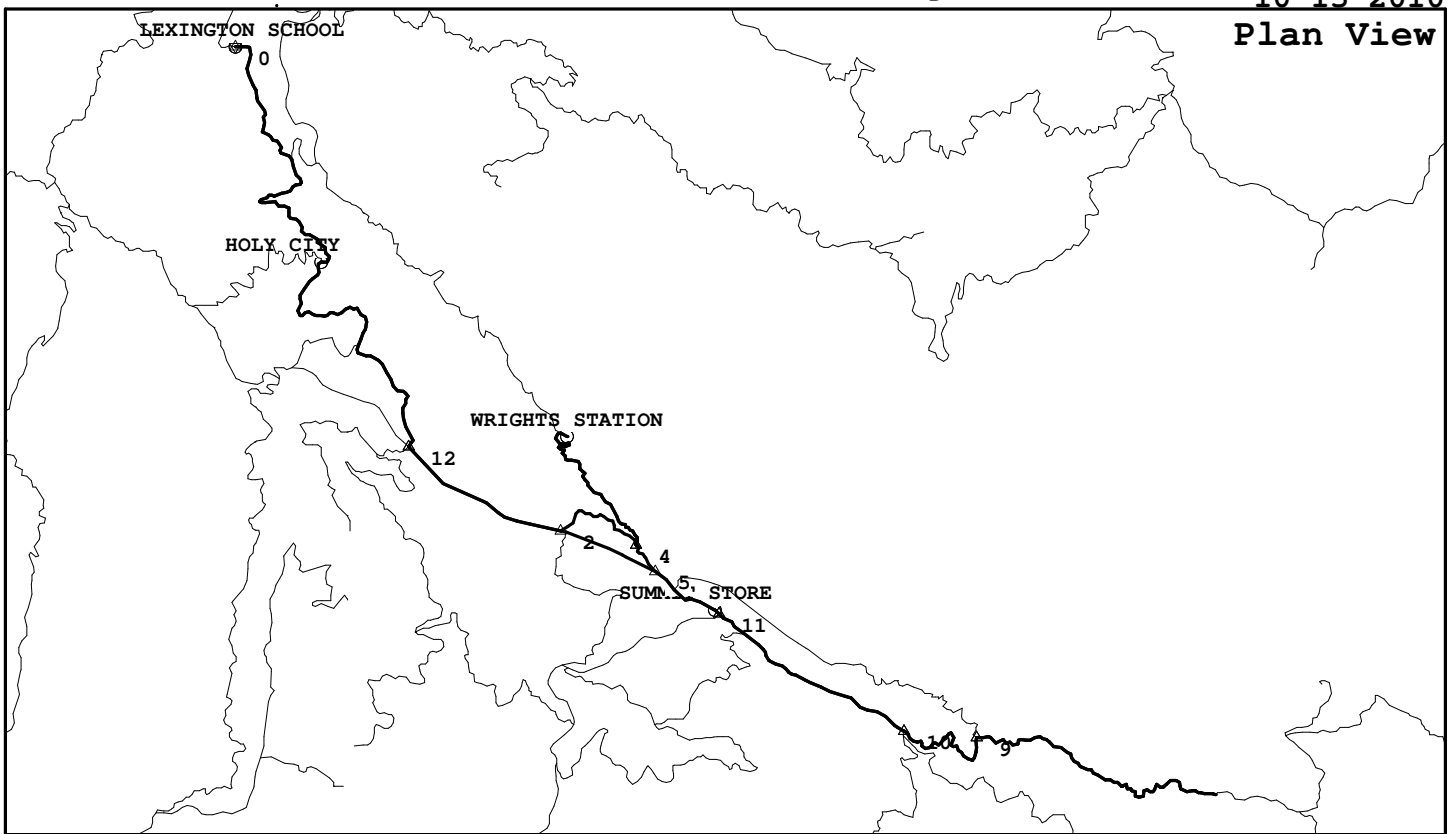

OSCH, Wrights Station, Mt. Bache/Loma Prieta

LXS019, 28.1 miles, 3543. feet of climbing

10-13-2010

<http://BikeMaster.home.att.net/>