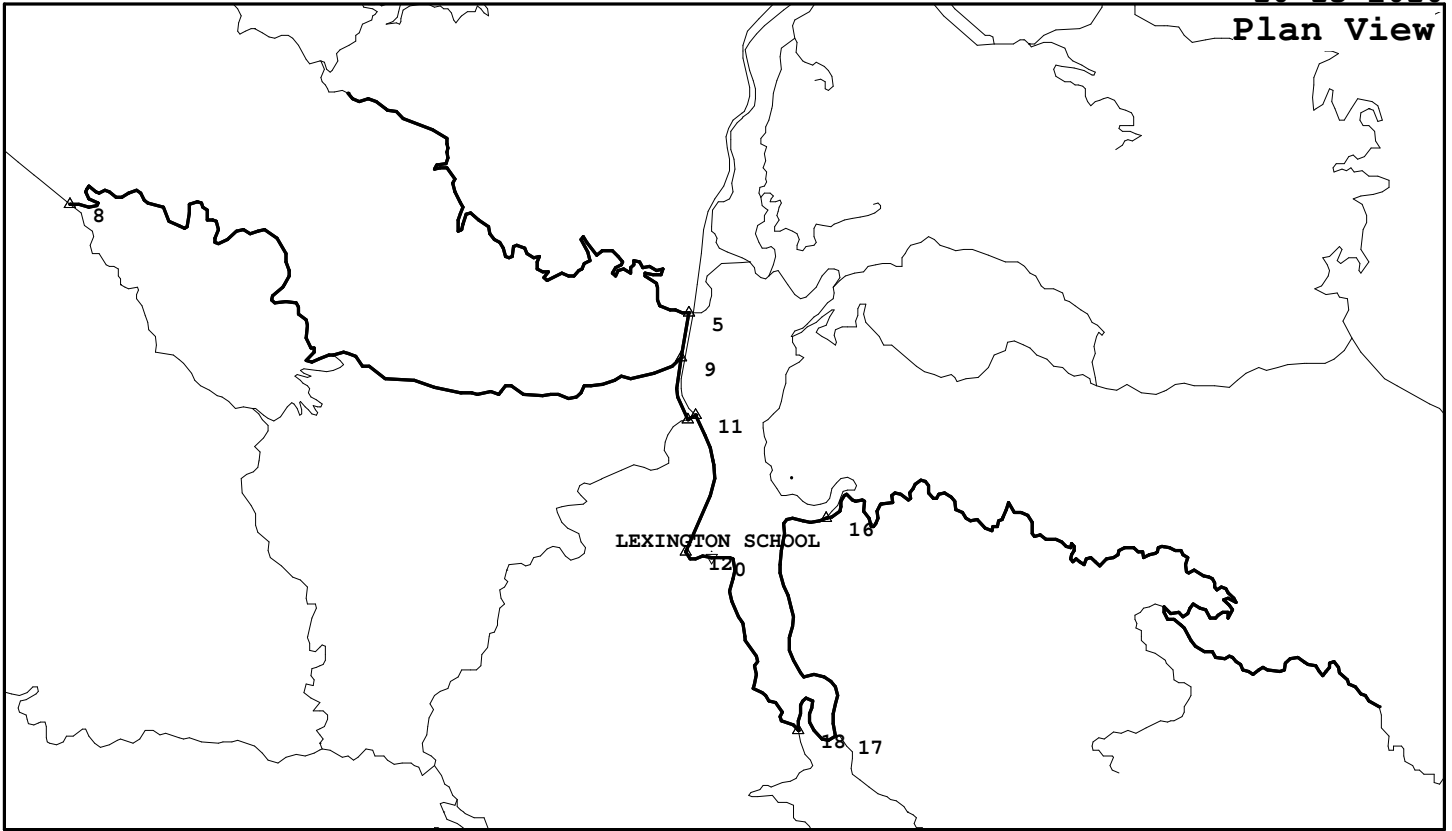

Montevina, Black, Soda Springs

LXS024, 35.6 miles, 6616. feet of climbing

10-13-2010

<http://BikeMaster.home.att.net/>