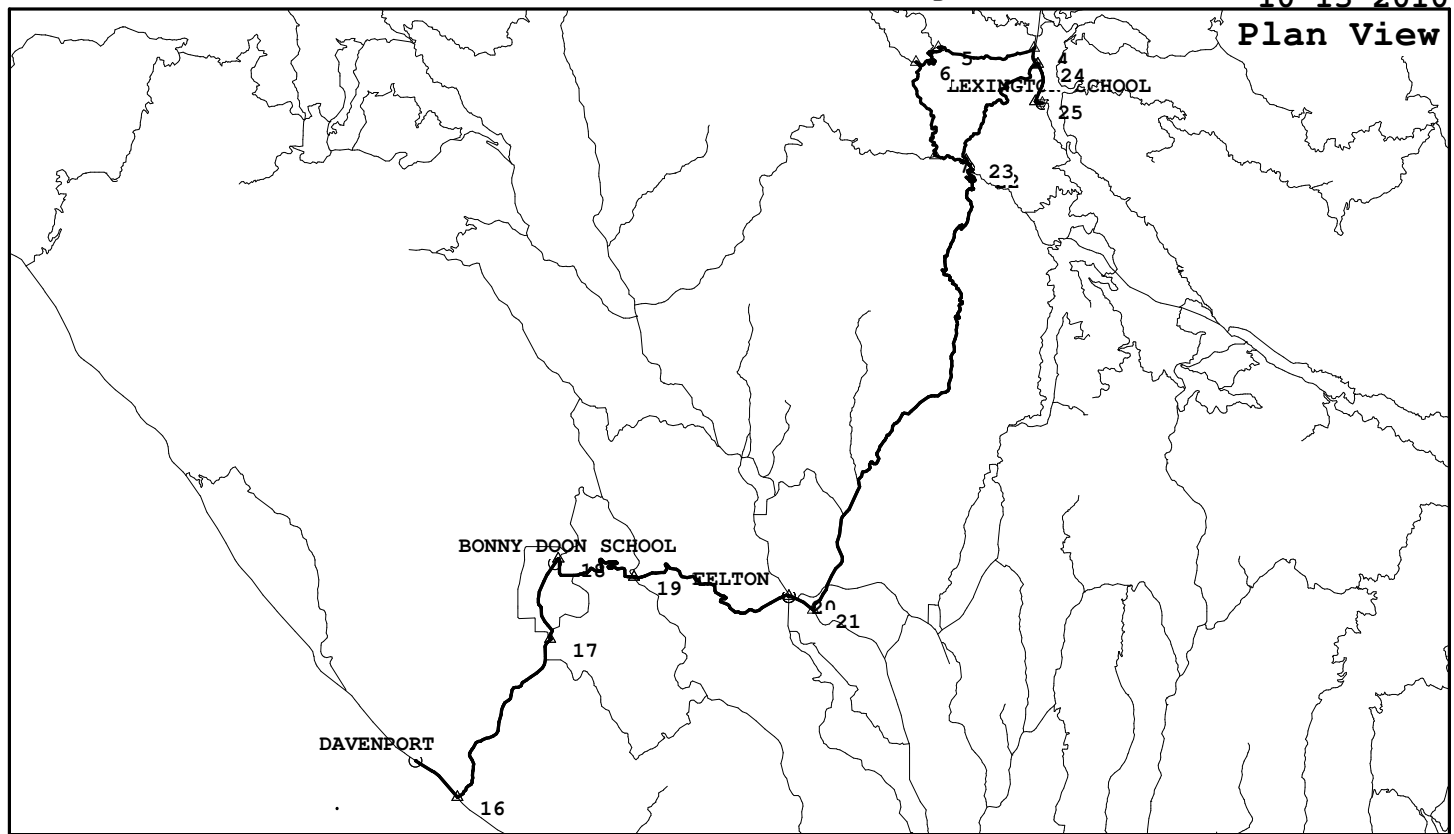

Black, Felton-Empire, Bonny Doon, Zayante

LXS036, 59.0 miles, 7956. feet of climbing

10-13-2010

<http://BikeMaster.home.att.net/>