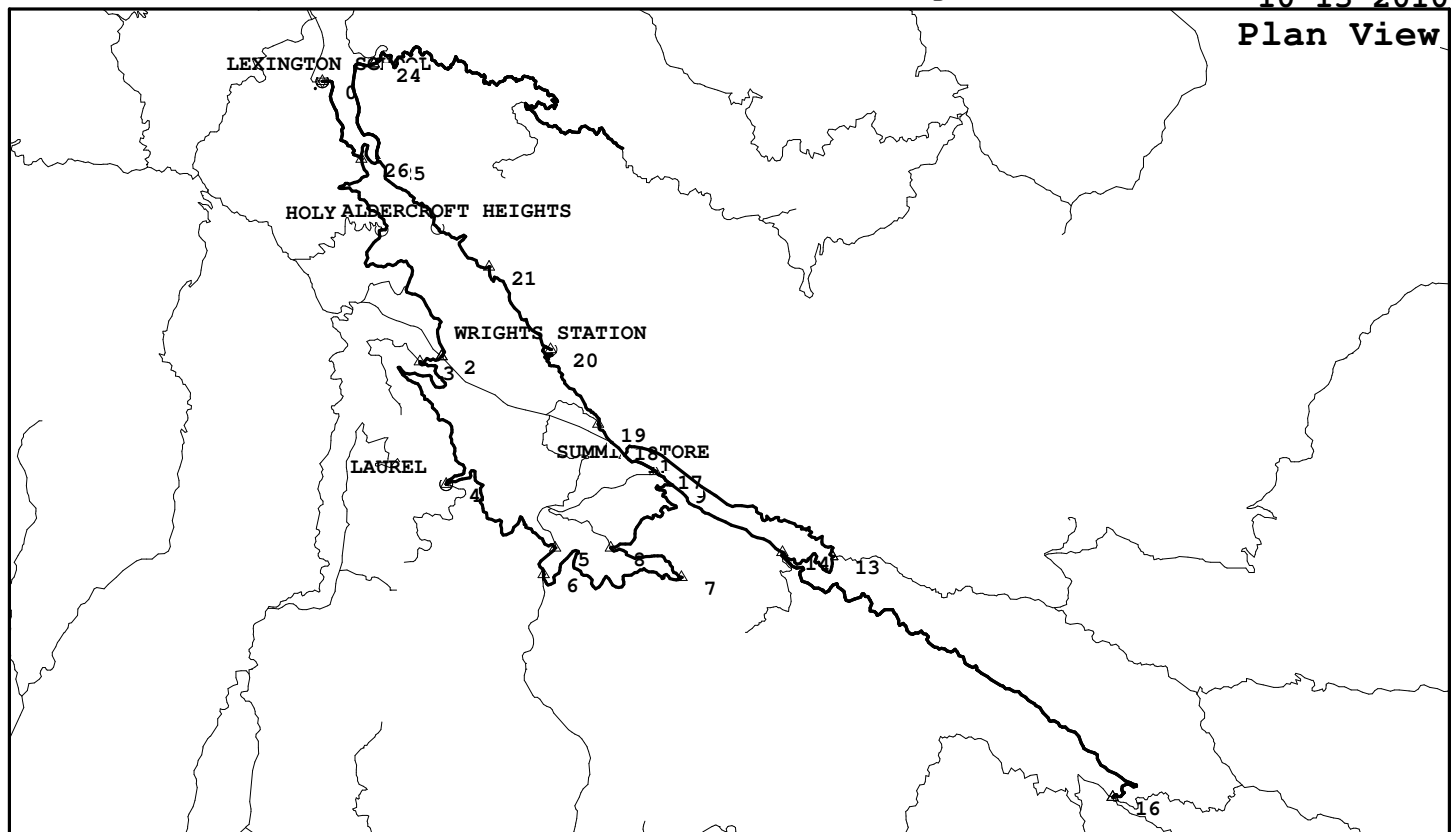

OSCH, Laurel, Stetson, LomaPrieta, Highland, SodaSprings

LXS038, 55.2 miles, 6991. feet of climbing

10-13-2010

<http://BikeMaster.home.att.net/>