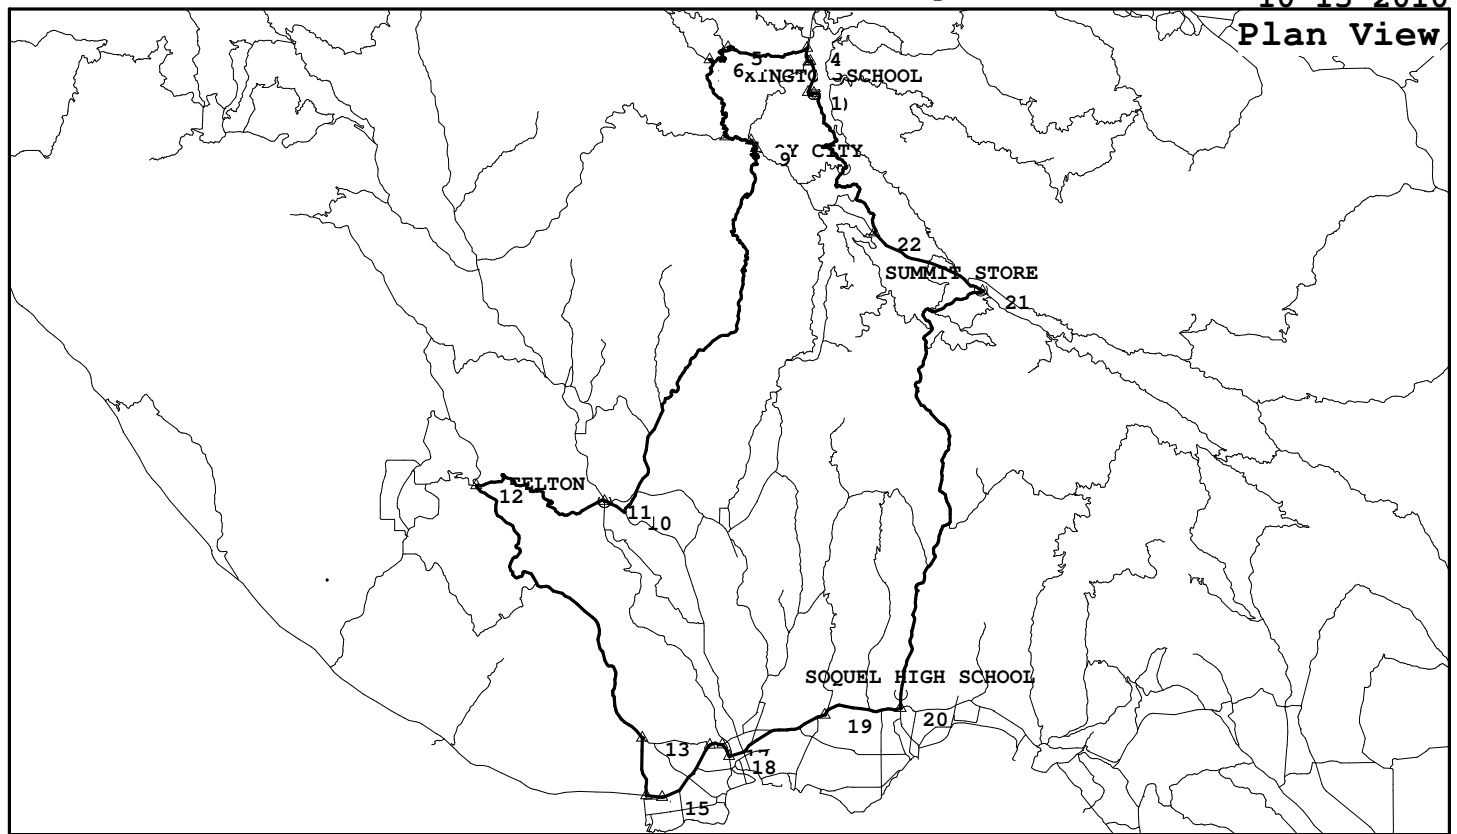

Black, Felton-Empire, Soquel-San Jose

LXS040, 56.9 miles, 5998. feet of climbing

10-13-2010

<http://BikeMaster.home.att.net/>