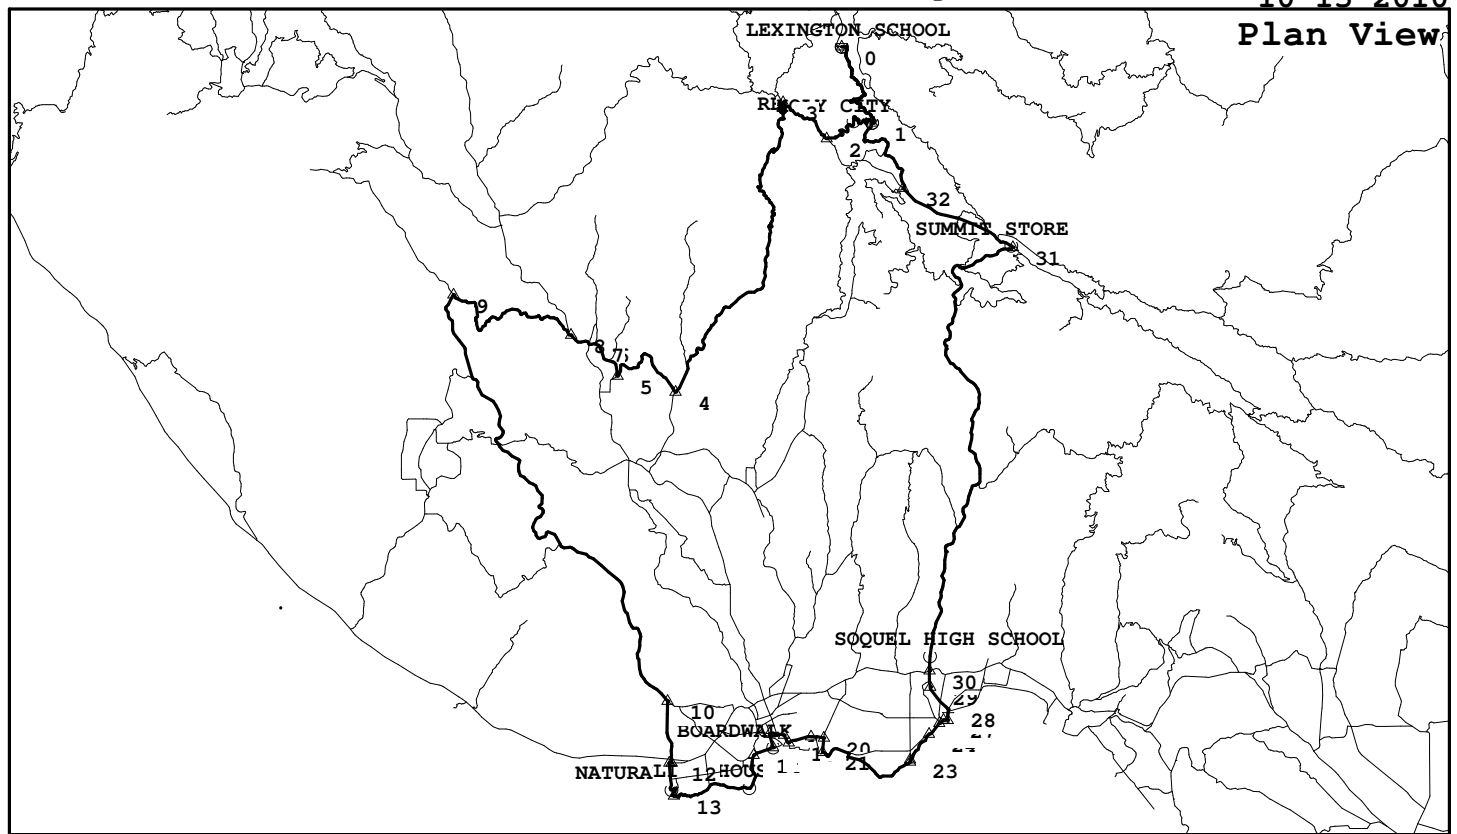

Redwood Estates, Alba, Santa Cruz, Soquel-SJ

LXS071, 64.8 miles, 6825. feet of climbing

10-13-2010

<http://BikeMaster.home.att.net/>