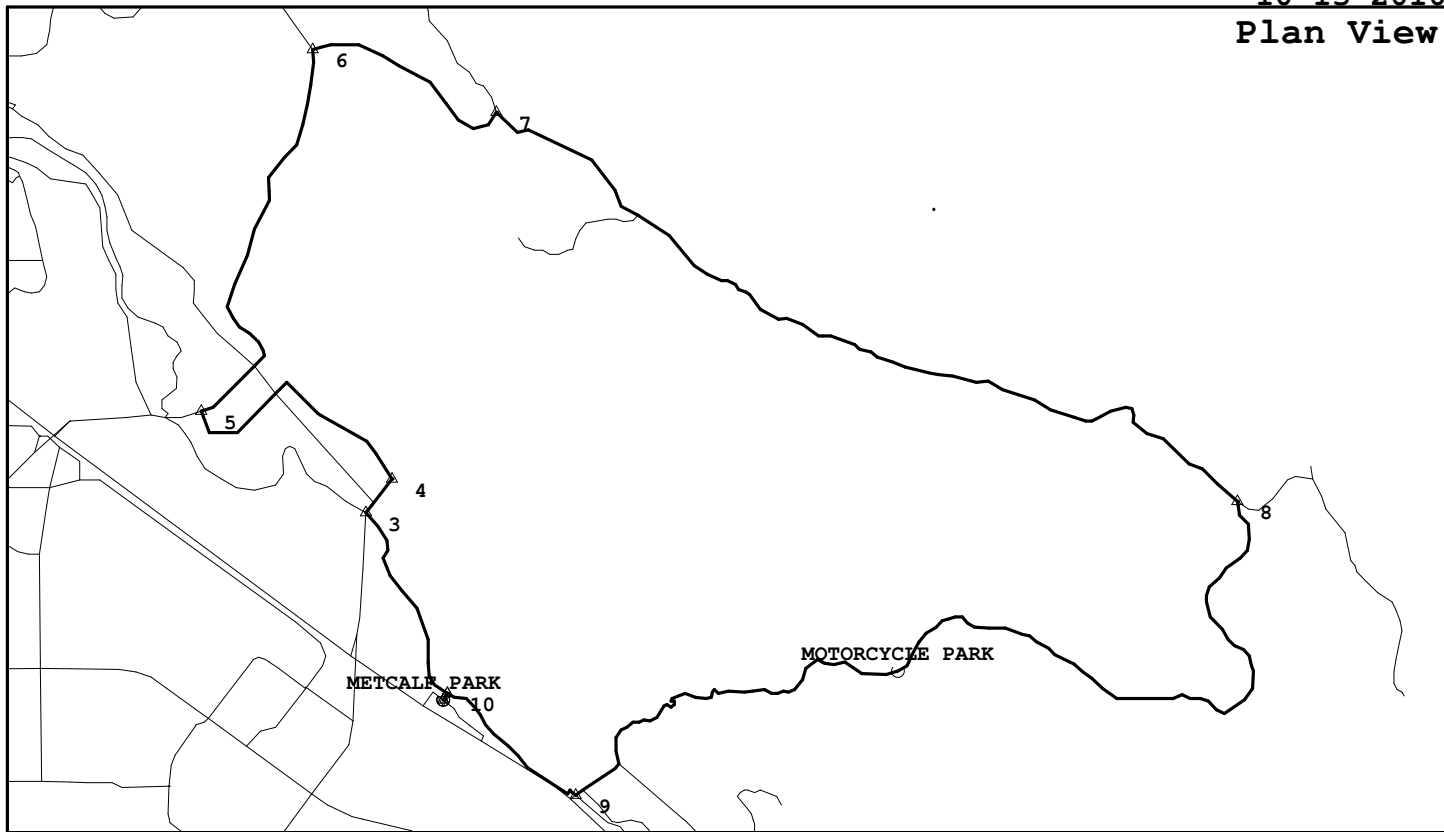

Lunchtime Mauler - SCV/San Felipe, down Metcalf

MCP007, 18.2 miles, 1970. feet of climbing

10-13-2010

Plan View

<http://BikeMaster.home.att.net/>

Profile View