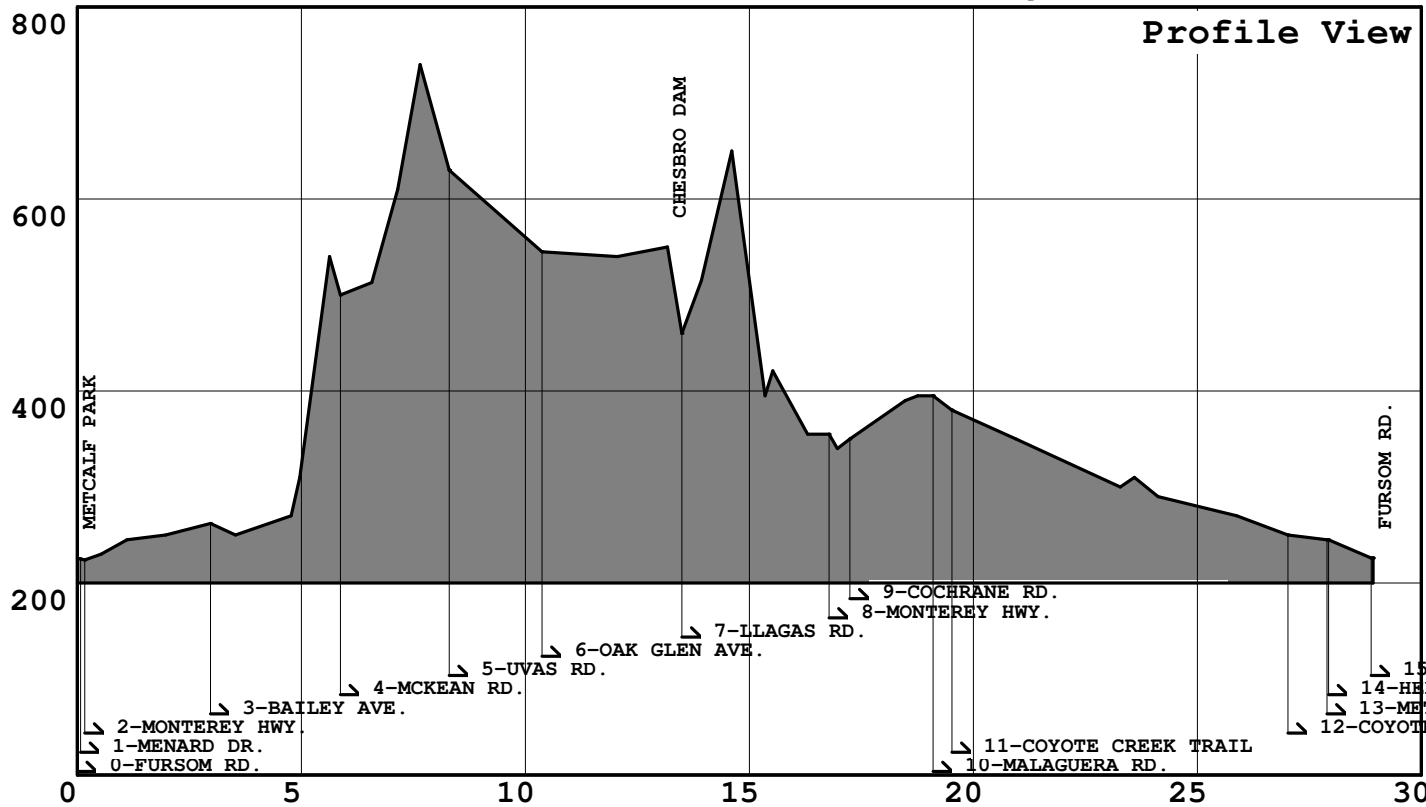

Llagas Loop

MCP009, 28.9 miles, 859. feet of climbing

10-13-2010

Plan View

<http://BikeMaster.home.att.net/>

Profile View