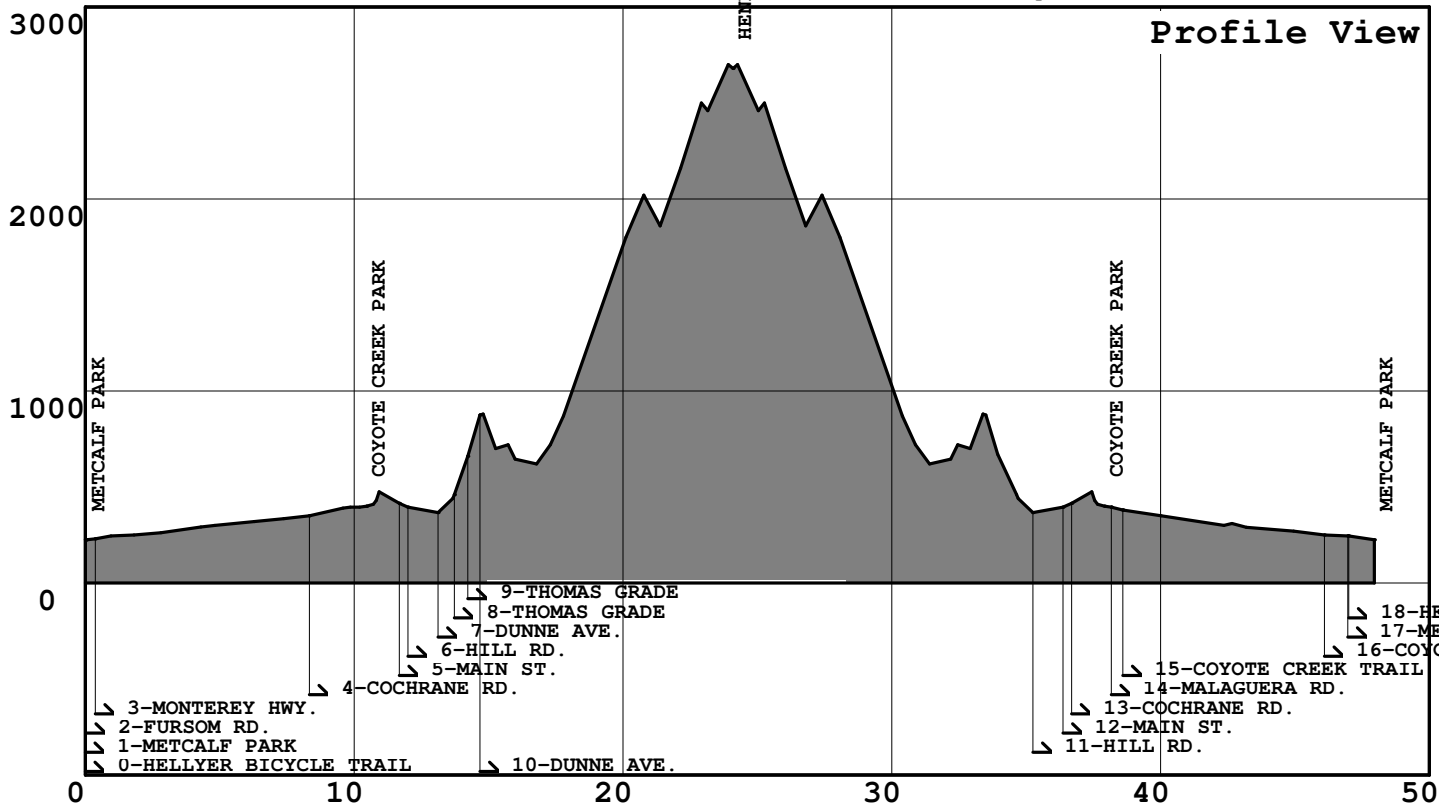

Henry Coe, from Metcalf Park

MCP014, 47.9 miles, 3678. feet of climbing

10-13-2010

Plan View

<http://BikeMaster.home.att.net/>

Profile View