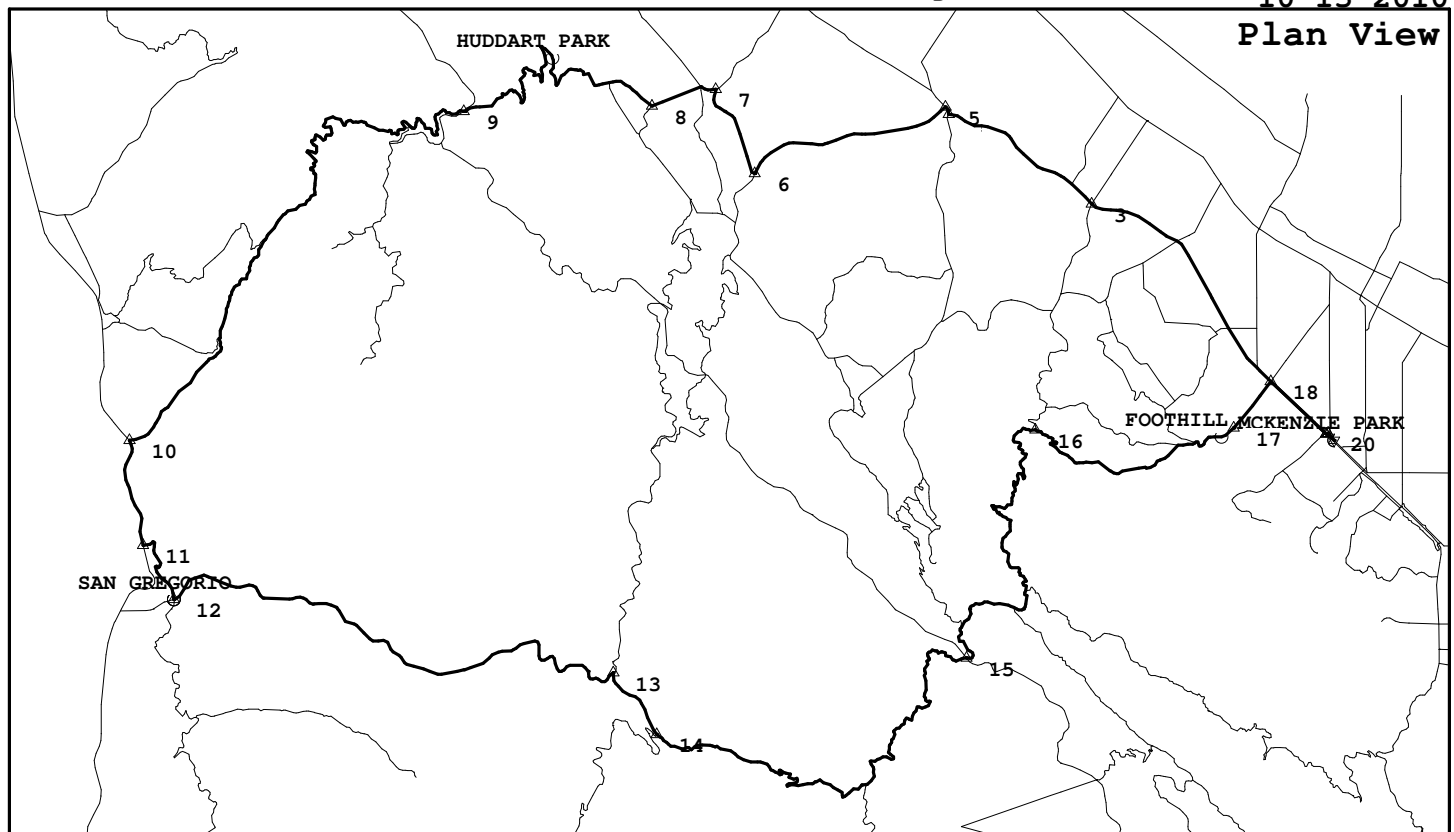

# KingsMtn, Stage, Alpine

MKP001, 56.9 miles, 5458. feet of climbing

10-13-2010

<http://BikeMaster.home.att.net/>