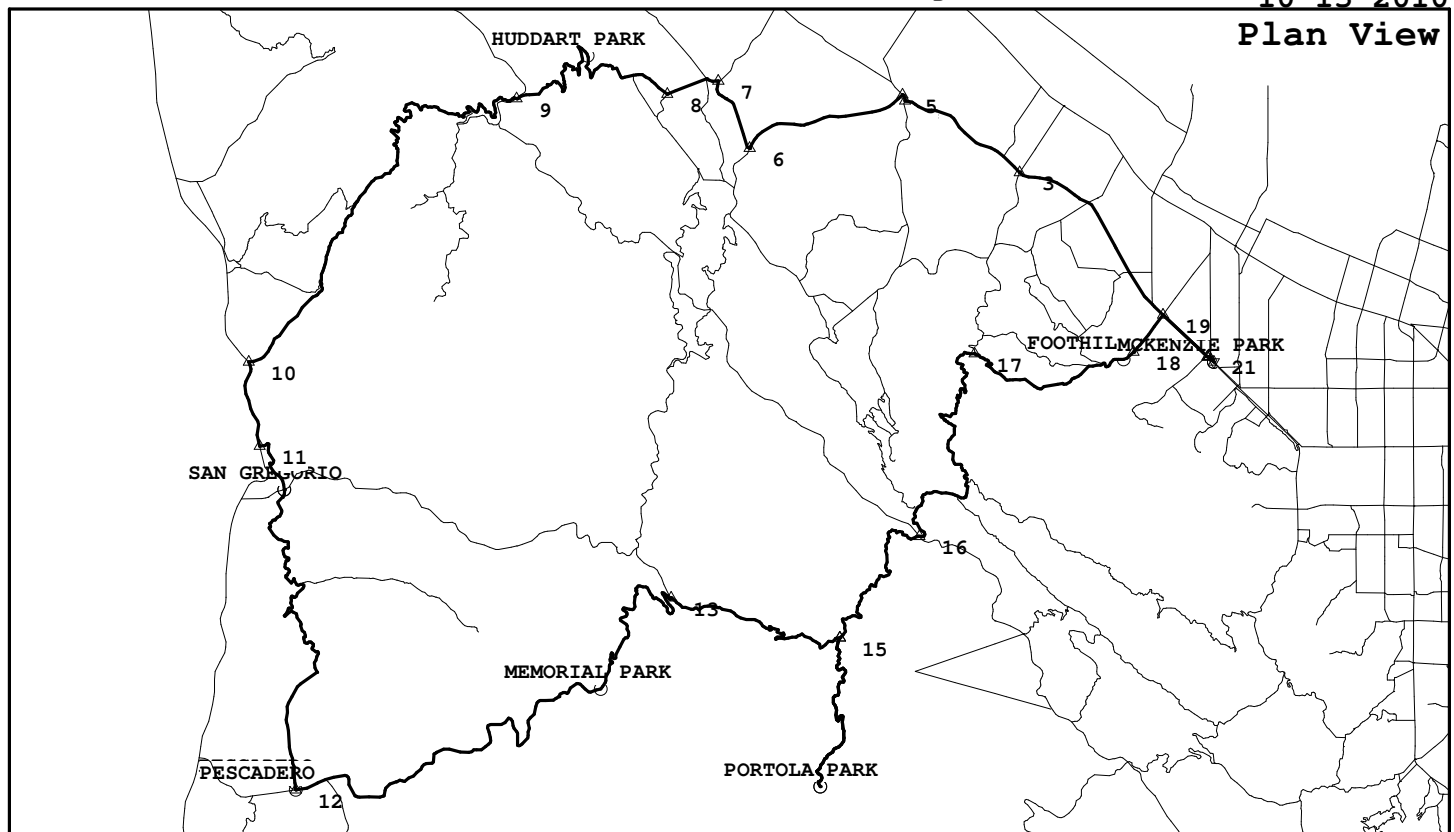

KingsMtn, Stage, Pescadero, Alpine, PortolaPark

MKP002, 74.3 miles, 8020. feet of climbing

10-13-2010

<http://BikeMaster.home.att.net/>