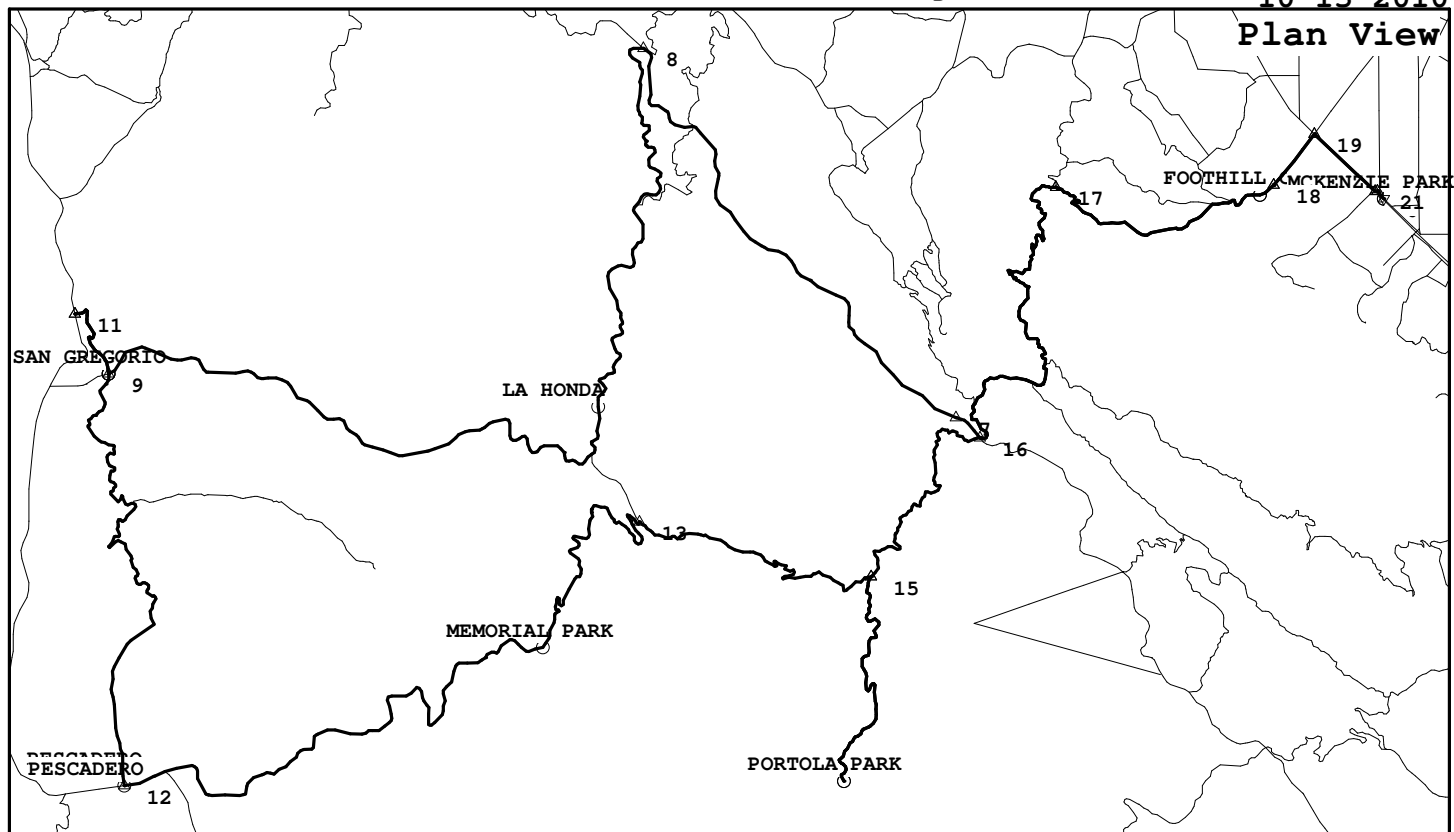

# PageMill, Stage, Pescadero, PortolaPark, Alpine

MKP020, 79.8 miles, 8393. feet of climbing

10-13-2010

<http://BikeMaster.home.att.net/>