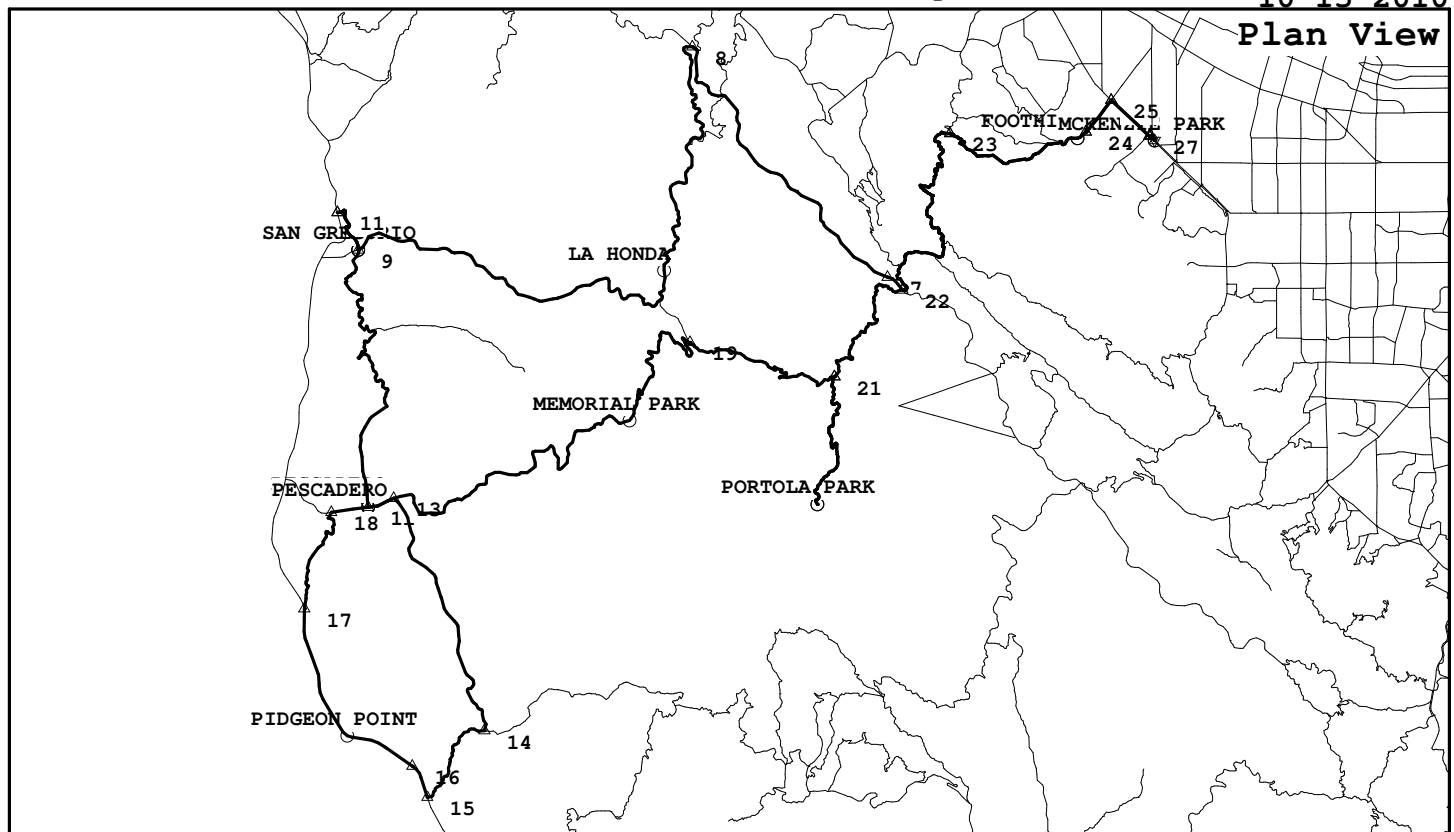

# PageMill, Stage, BeanHill, Pescadero, PortolaPark, Alpine

MKP022, 96.2 miles, 9059. feet of climbing

10-13-2010

<http://BikeMaster.home.att.net/>