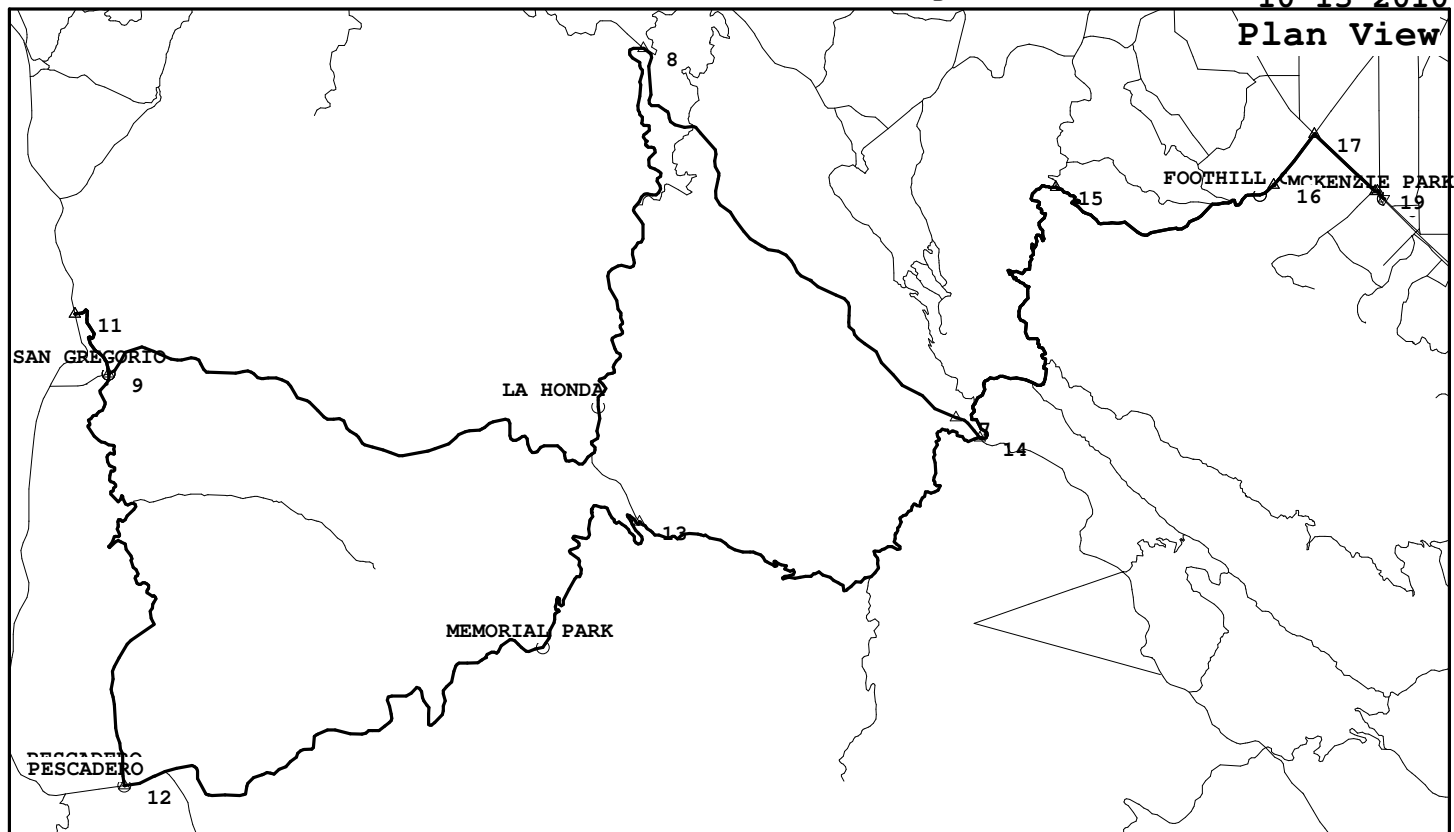

Page Mill, Stage, Pescadero, Alpine

MKP042, 72.8 miles, 7083. feet of climbing

10-13-2010

<http://BikeMaster.home.att.net/>