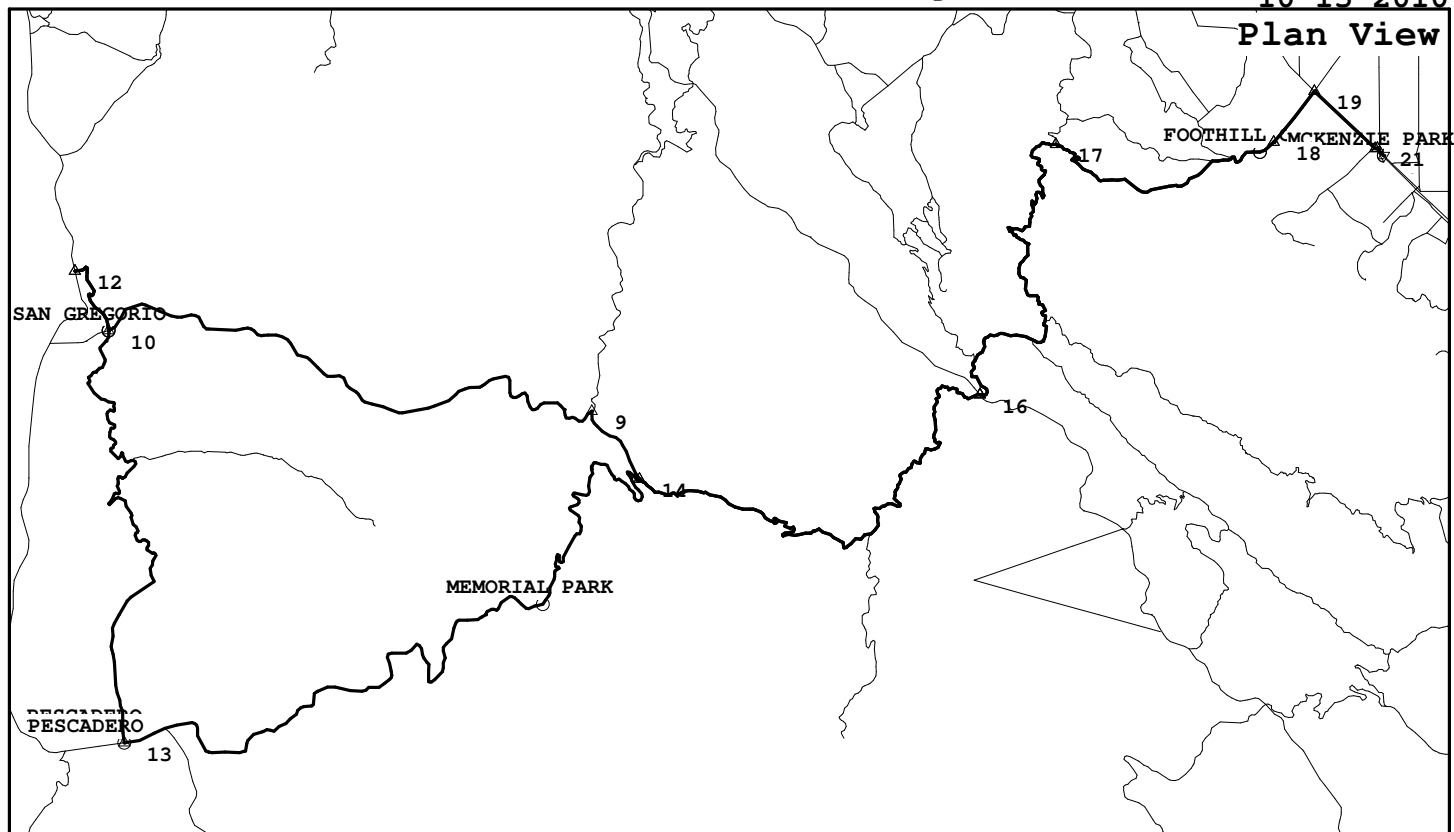

# Page Mill, Stage, Pescadero, Alpine

MKP049, 67.2 miles, 6950. feet of climbing

10-13-2010

<http://BikeMaster.home.att.net/>