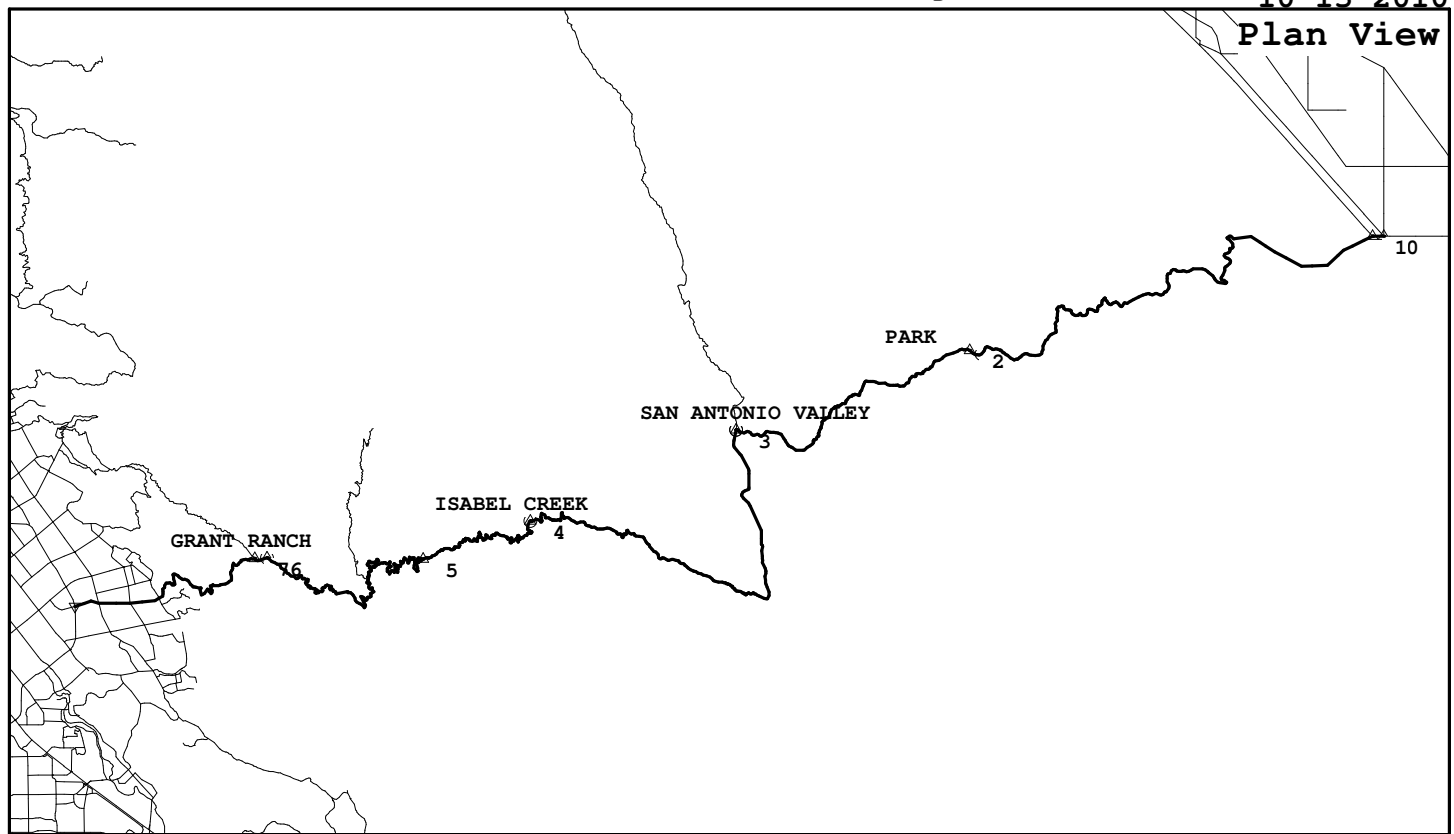

# Patterson to San Jose, One Way - Del Puerto Cyn, Mt. Ha

PAT006, 61.6 miles, 5818. feet of climbing

10-13-2010

<http://BikeMaster.home.att.net/>