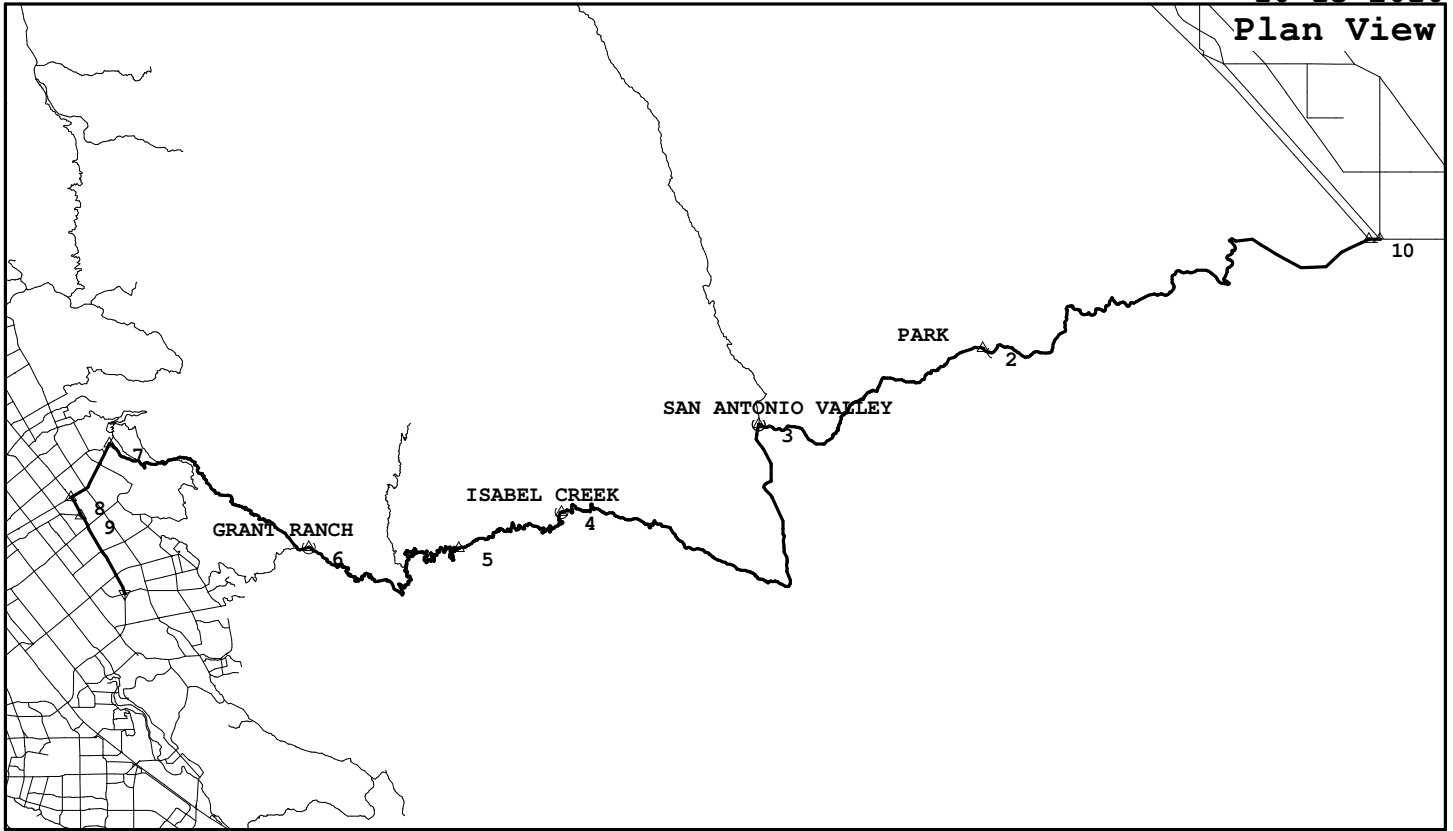

Patterson to San Jose, One Way - Del Puerto Cyn, Mt. Ha

PAT007, 67.3 miles, 5544. feet of climbing

10-13-2010

<http://BikeMaster.home.att.net/>