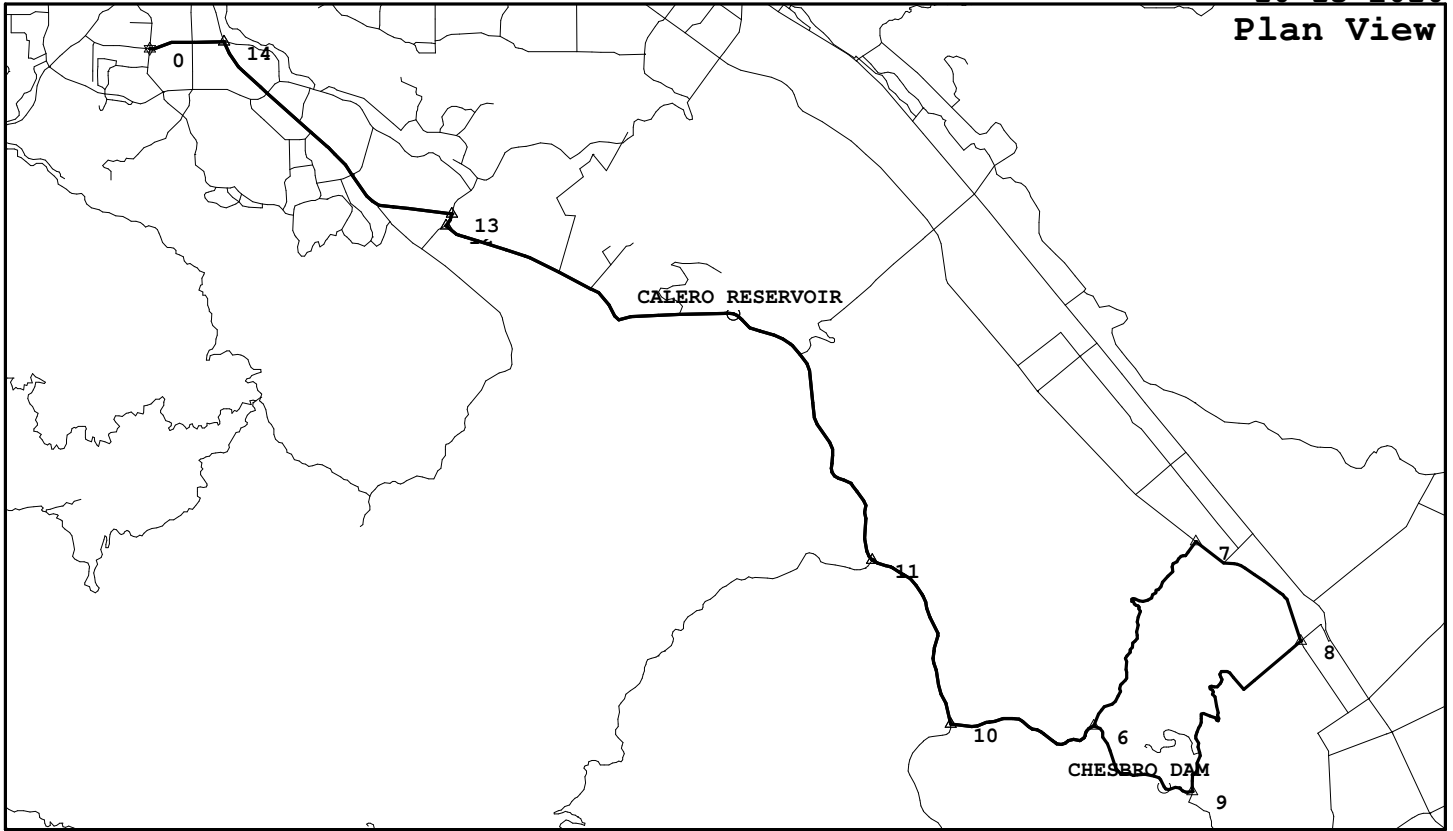

# Llagas/Willow Springs, from Redmond/Meridian

RDM003, 37.2 miles, 1485. feet of climbing

10-13-2010

Plan View

<http://BikeMaster.home.att.net/>