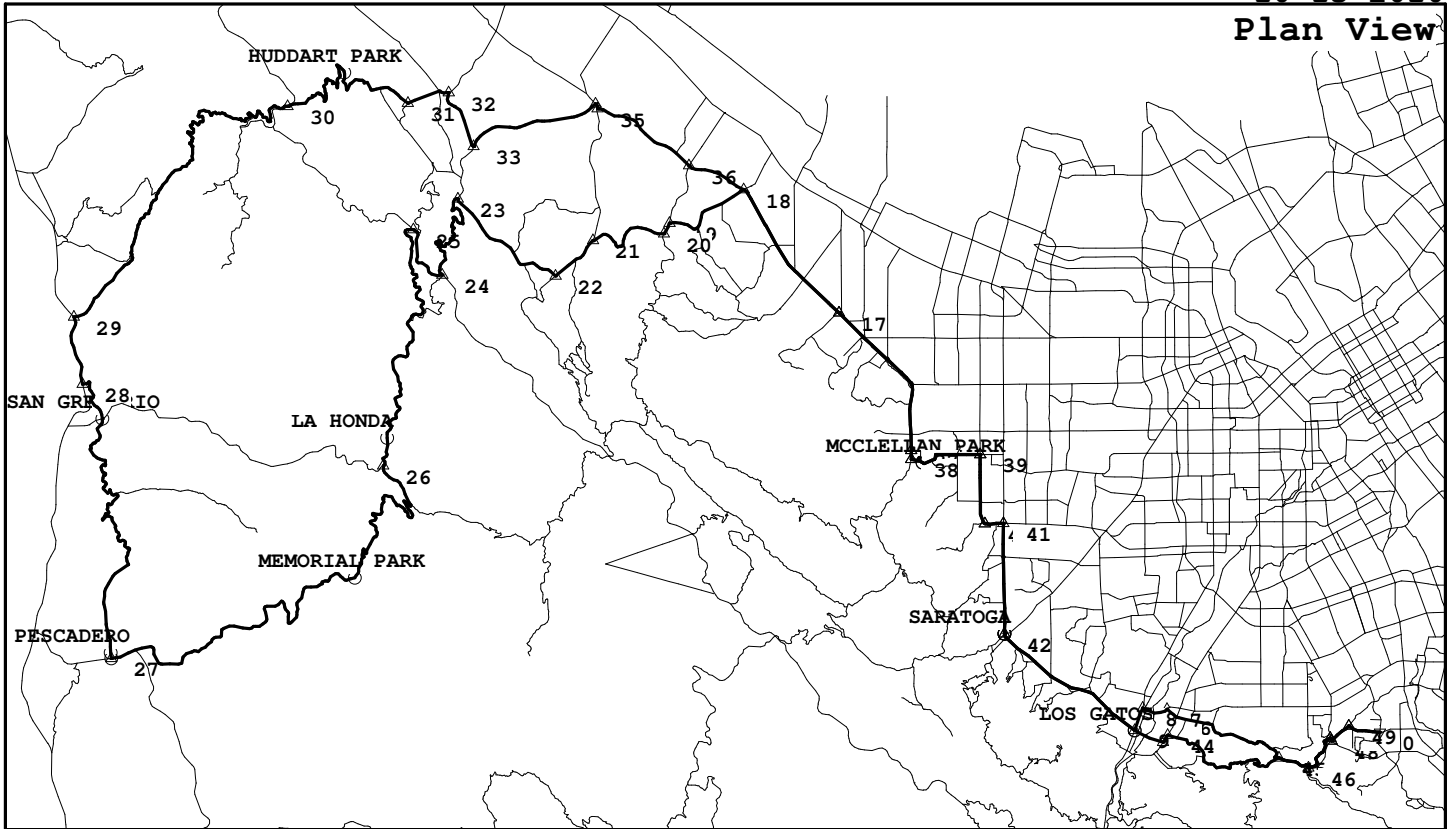

# Sh/K, OldLaHonda, Pescadero, Stage, Tunitas

RDM008, 113.9 miles, 8659. feet of climbing

10-13-2010

<http://BikeMaster.home.att.net/>