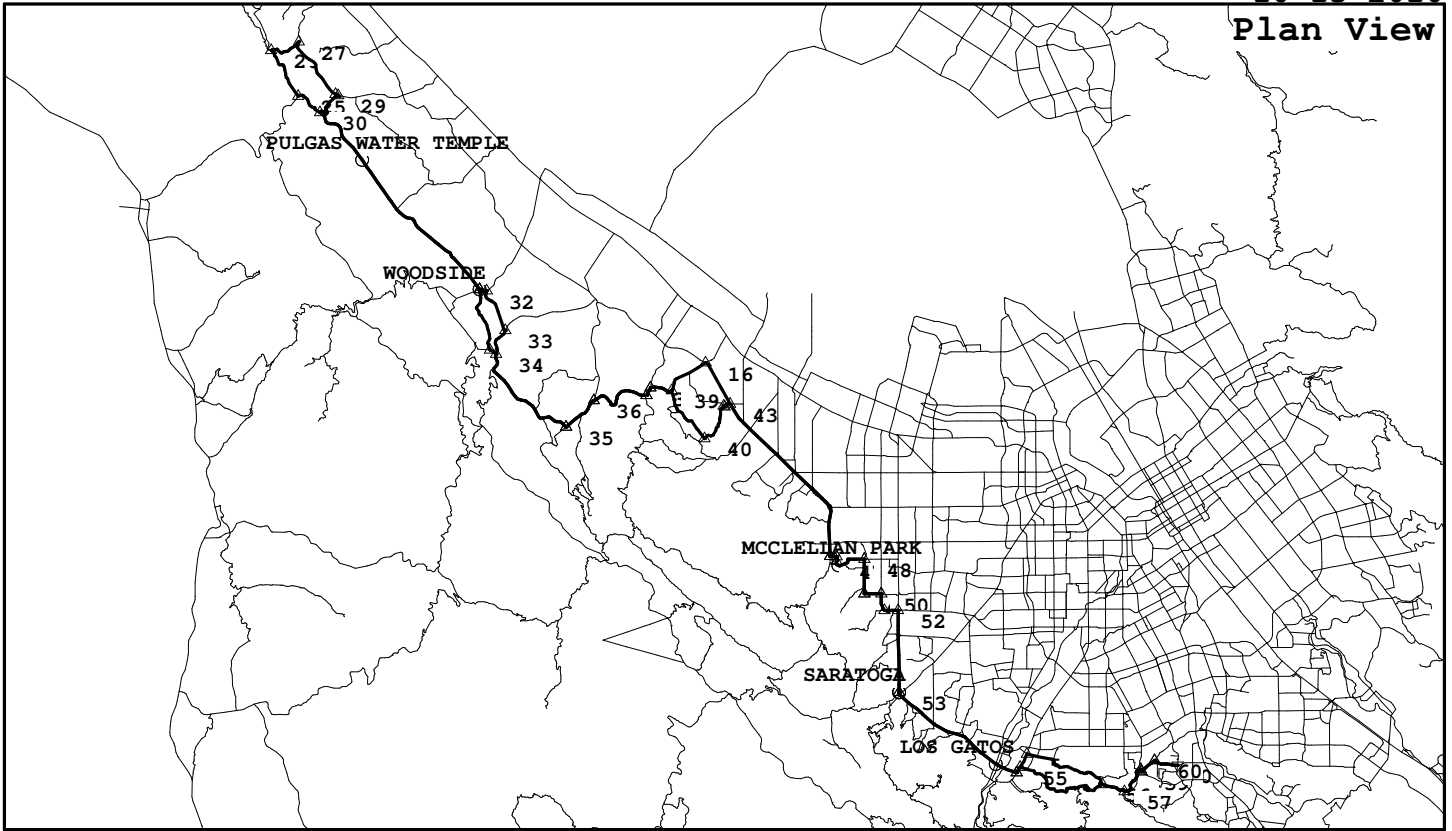

LDTR - Pulhemus Loop, Shannon/Kennedy

RDM019, 91.3 miles, 5233. feet of climbing

10-13-2010

<http://BikeMaster.home.att.net/>