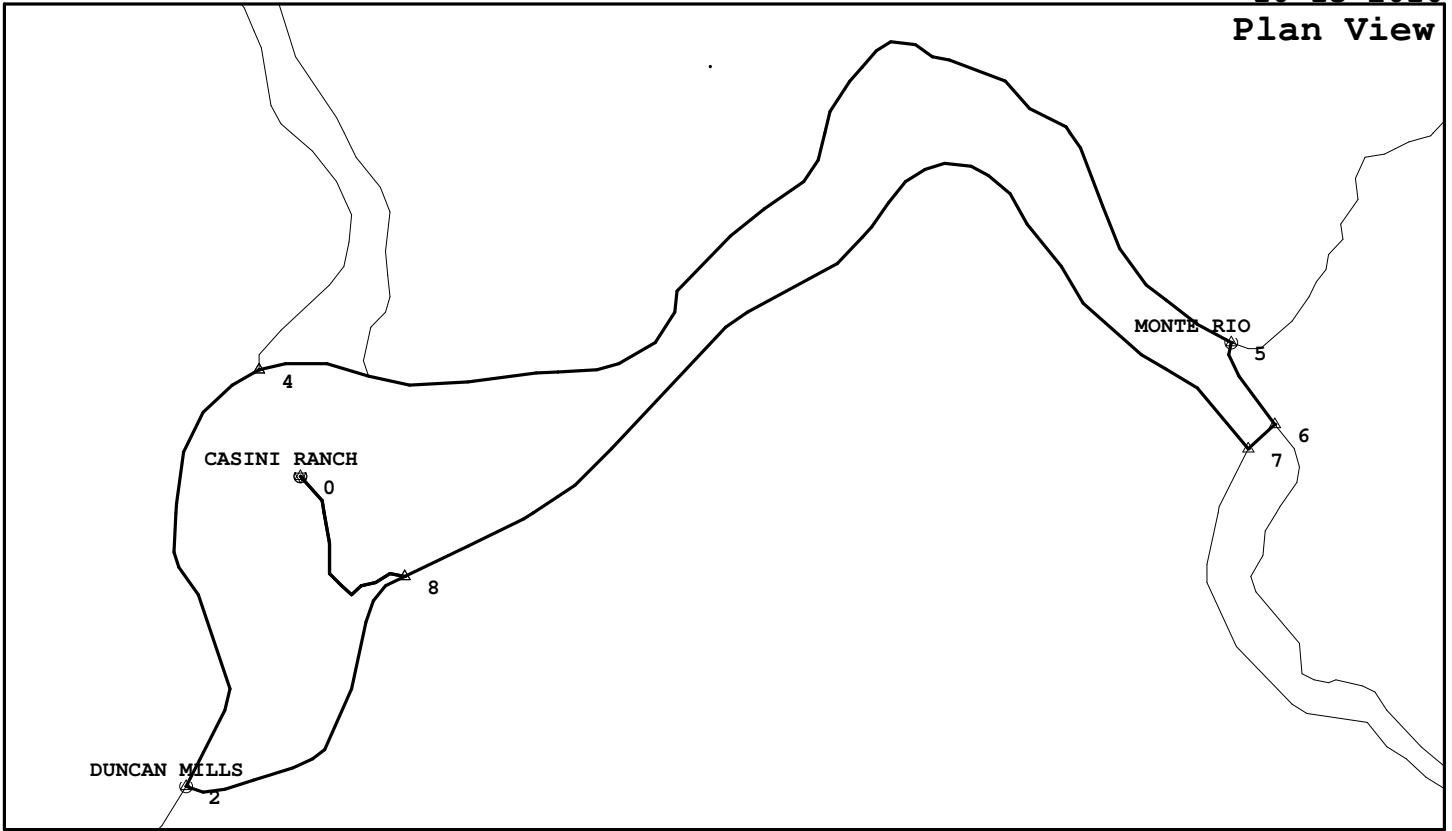

# Moscow Road Loop

RRC020, 8.4 miles, 133. feet of climbing

10-13-2010

Plan View

<http://BikeMaster.home.att.net/>

Profile View