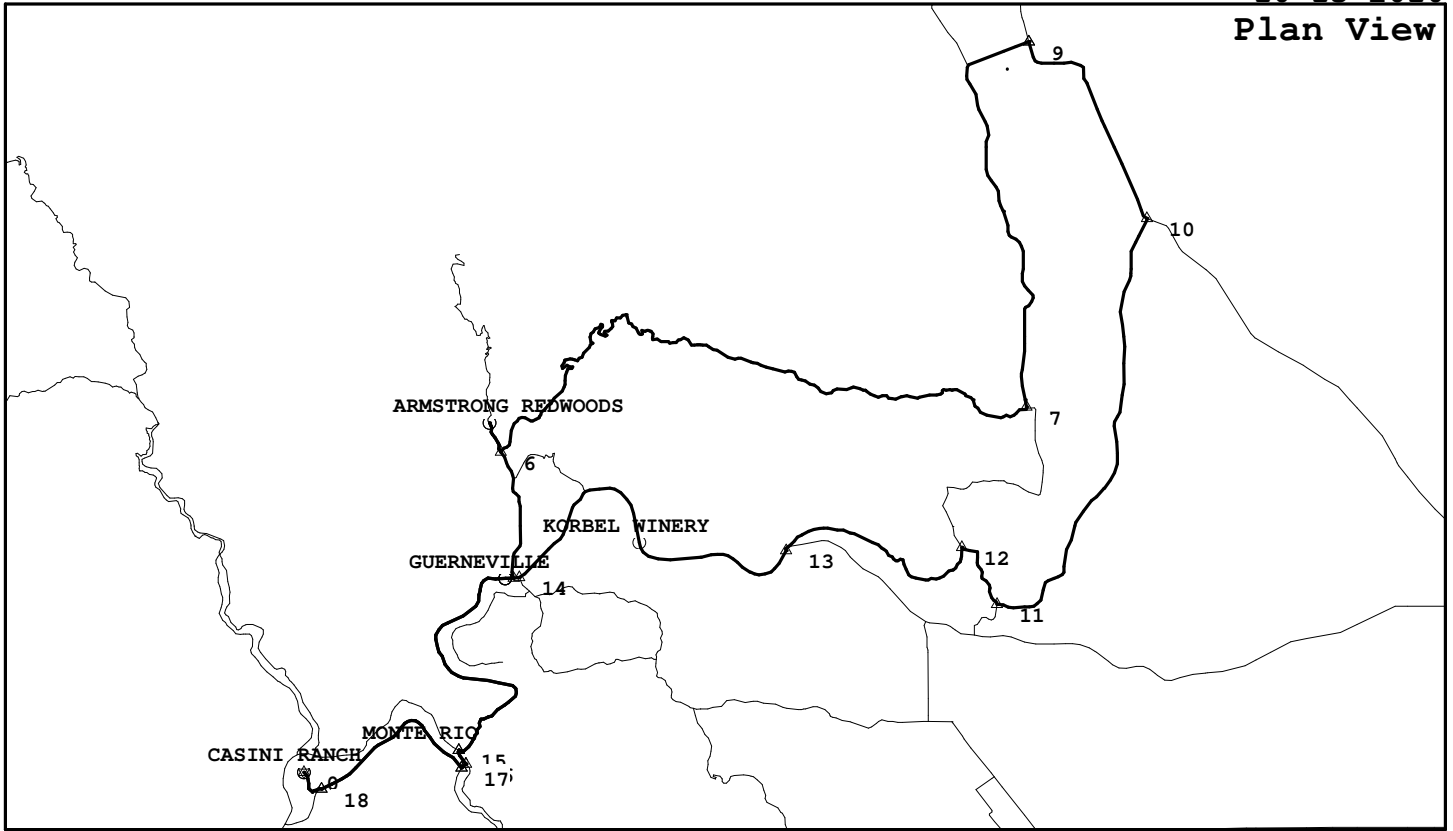

Sweetwater, Healdsburg Loop

RRC021, 52.4 miles, 2140. feet of climbing

10-13-2010

<http://BikeMaster.home.att.net/>