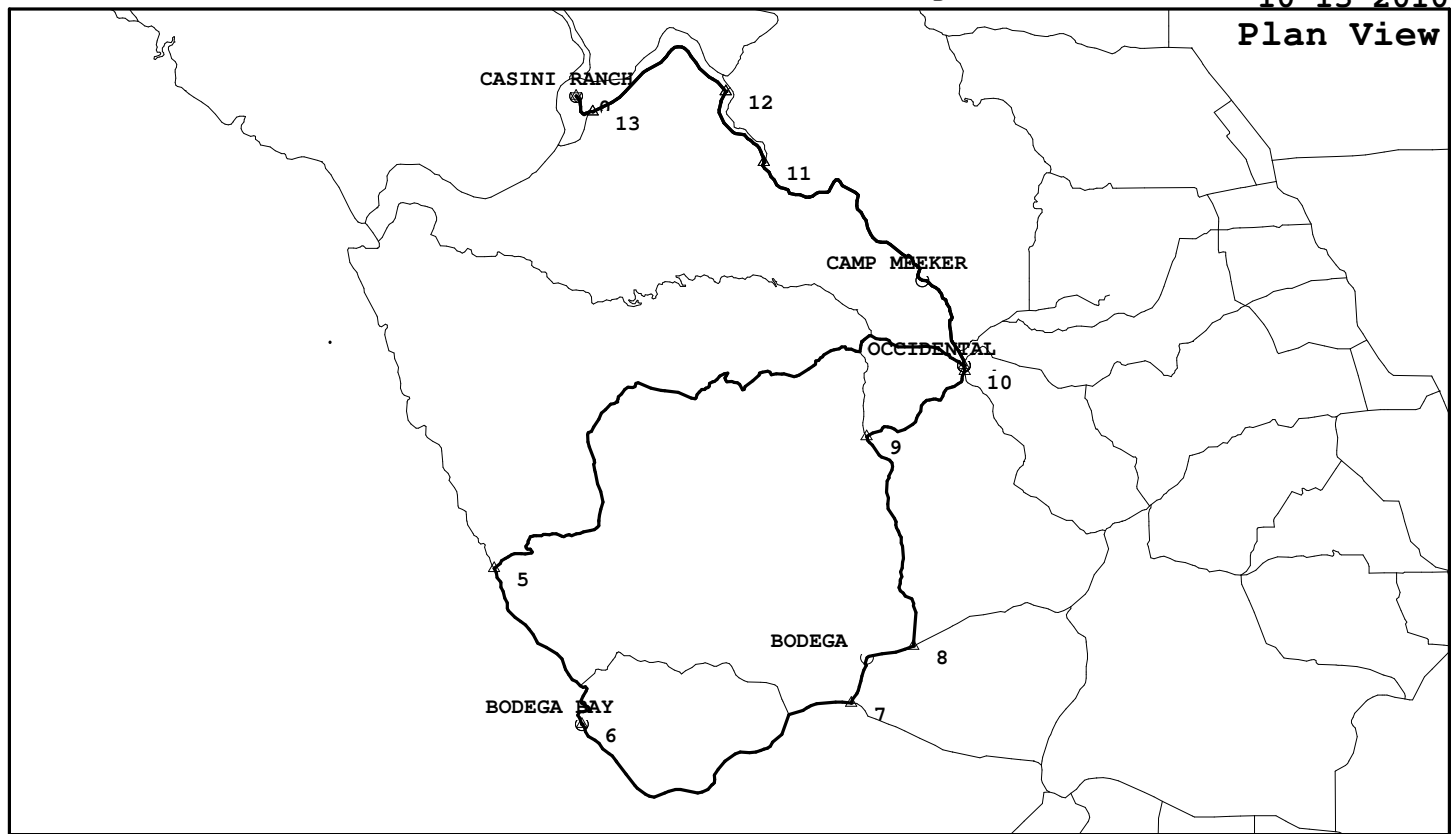

Coleman Valley, Joy Rd Loop

RRC024, 43.6 miles, 3141. feet of climbing

10-13-2010

<http://BikeMaster.home.att.net/>