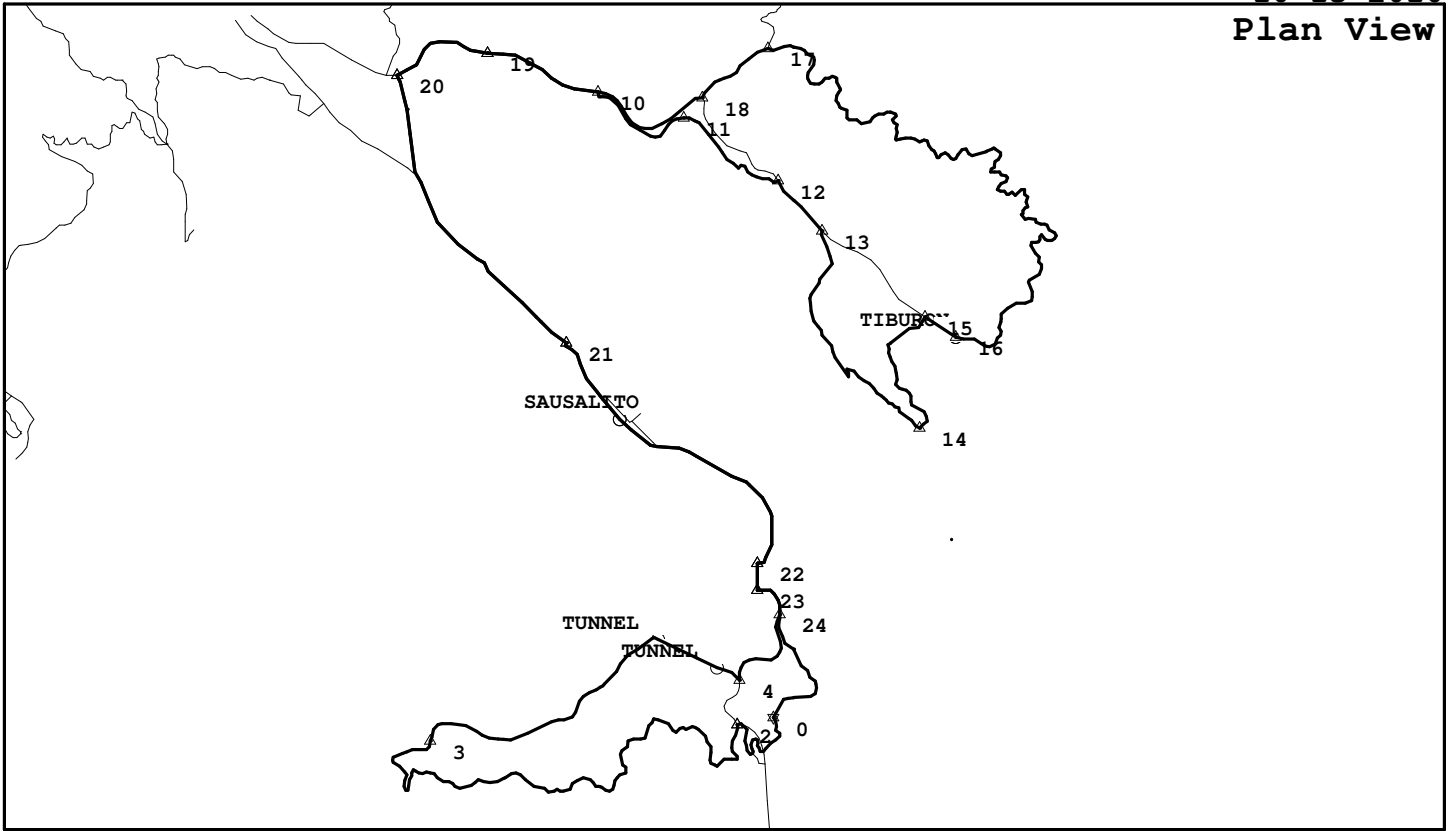

Marin Headlands & Tiburon Loops

SAU005, 35.6 miles, 2052. feet of climbing

10-13-2010

Plan View

<http://BikeMaster.home.att.net/>

Profile View