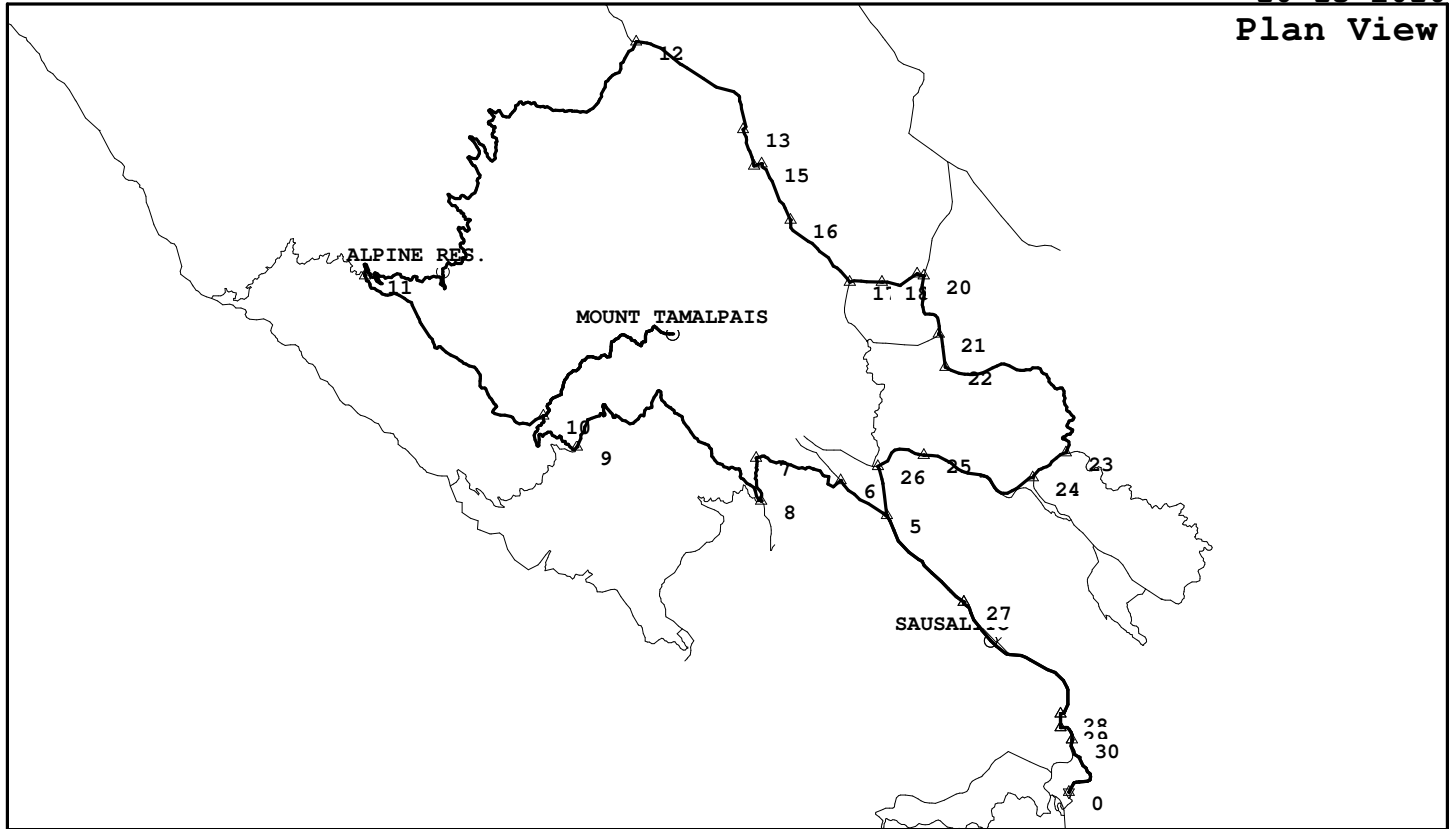

# Mt. Tamalpais & Beyond - Medium Loop

SAU008, 54.4 miles, 4538. feet of climbing

10-13-2010

Plan View

<http://BikeMaster.home.att.net/>

Profile View