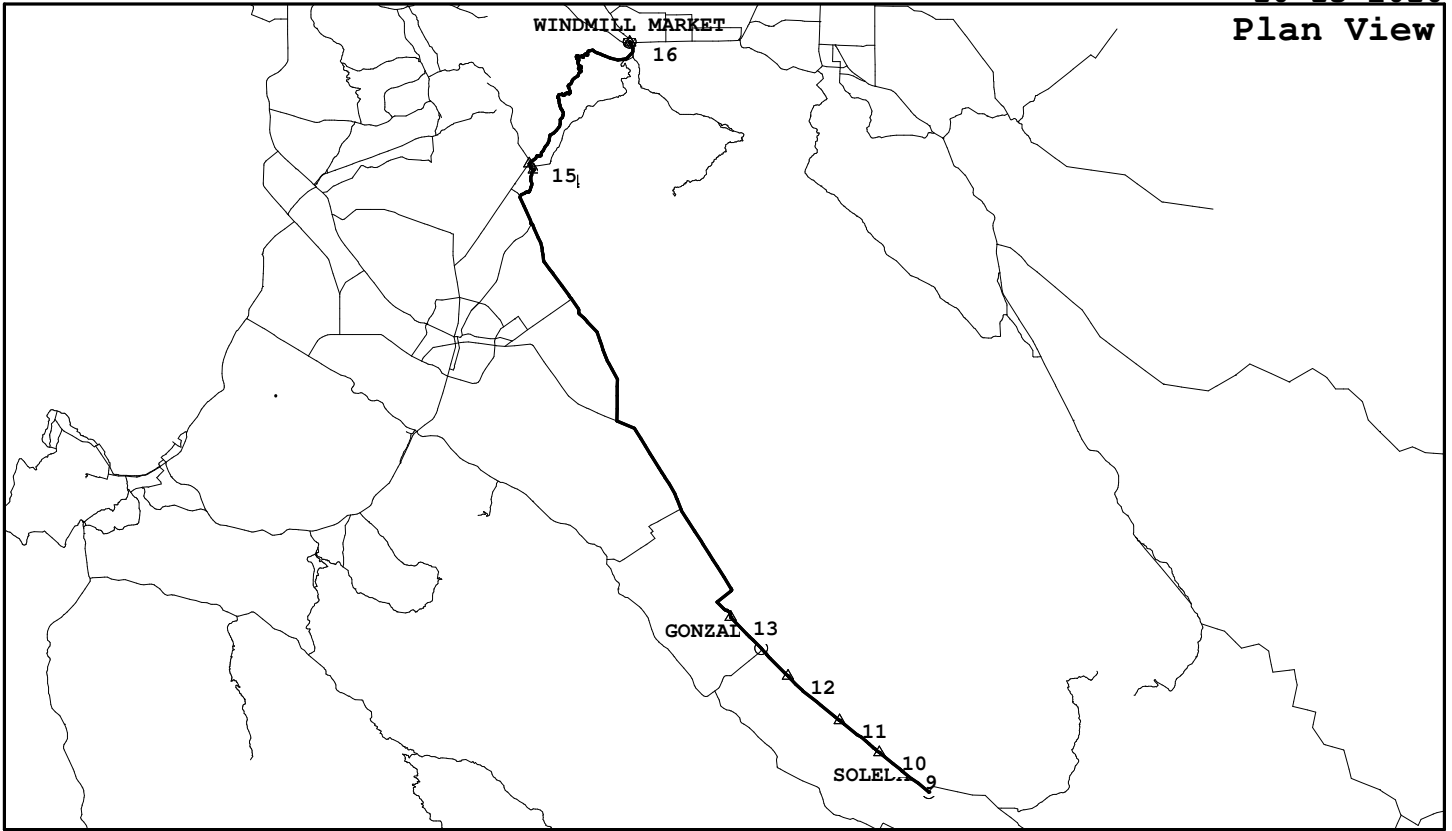

To Soledad and Back, San Juan Grade x 2

SBW012, 80.0 miles, 2482. feet of climbing

10-13-2010

<http://BikeMaster.home.att.net/>