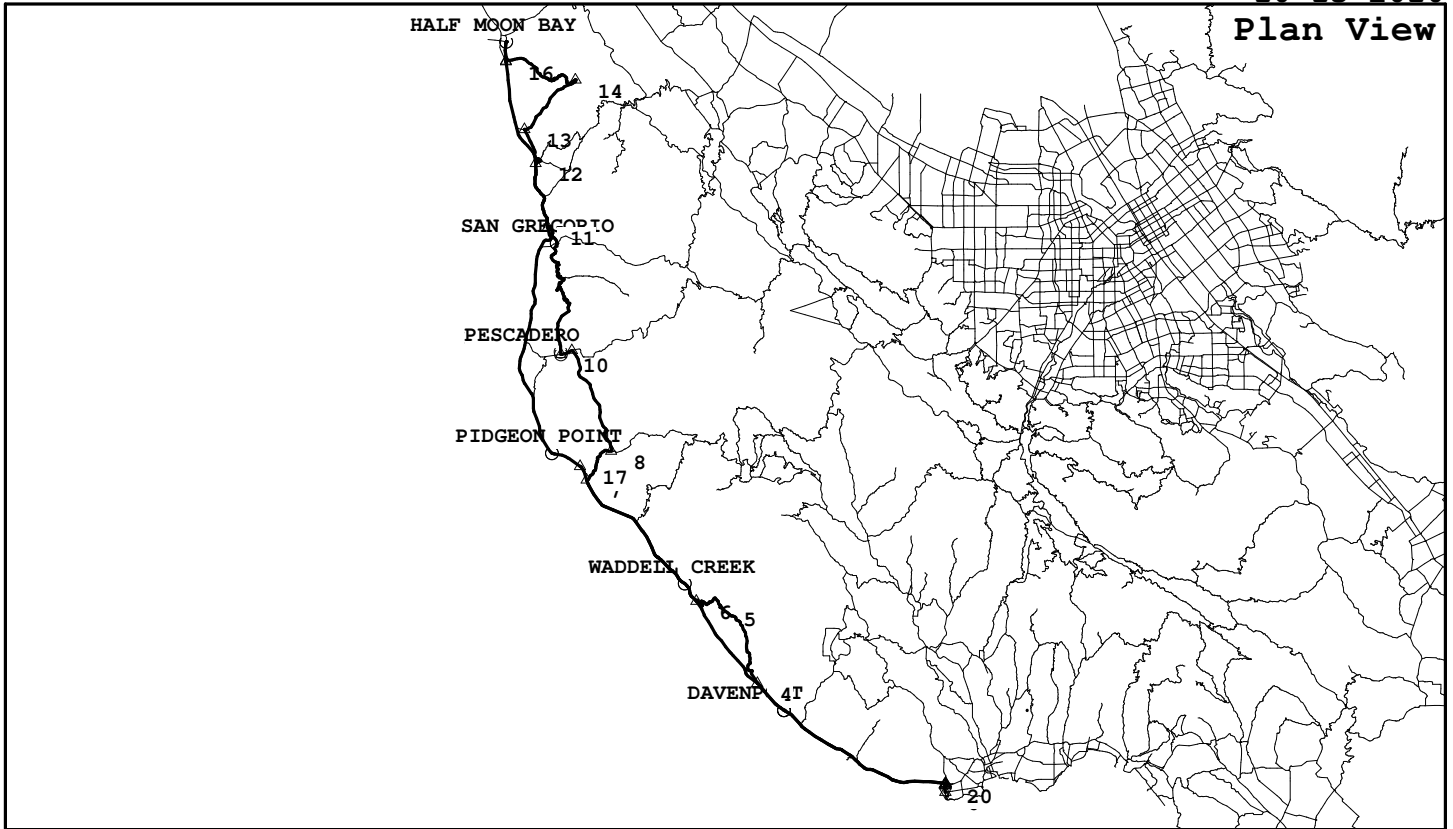

# Santa Cruz to Half Moon Bay, Swanton, Stage, Higgins

SCN004, 103.0 miles, 5742. feet of climbing

10-13-2010

<http://BikeMaster.home.att.net/>