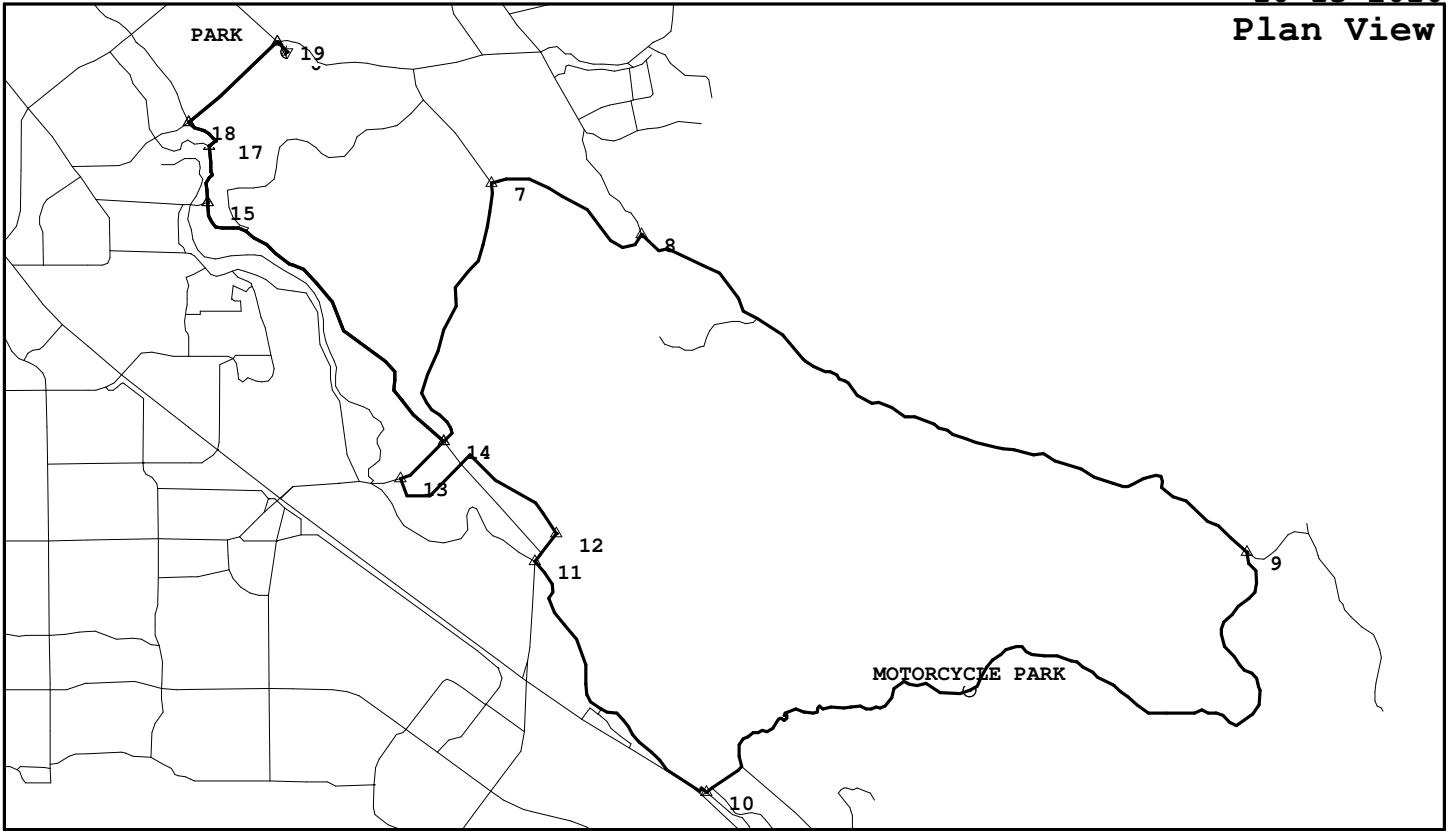

# Tuesday Mauler - SCV/SanFelipe, down Metcalf

SCP003, 26.1 miles, 2354. feet of climbing

10-13-2010

Plan View

<http://BikeMaster.home.att.net/>

Profile View