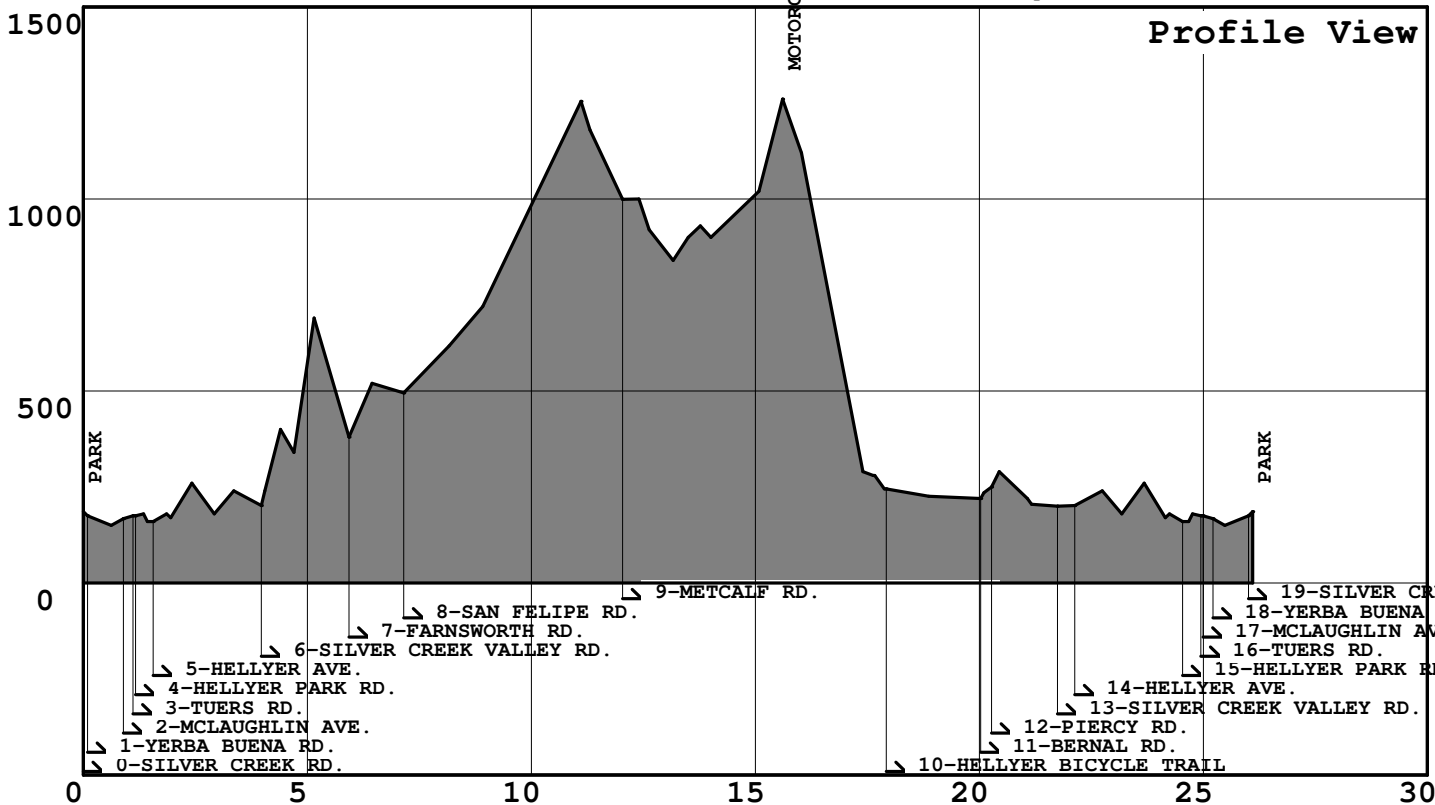

# Tuesday Mauler - SCV/SanFelipe, down Metcalf

SCP003, 26.1 miles, 2354. feet of climbing

10-13-2010

Plan View

<http://BikeMaster.home.att.net/>

Profile View