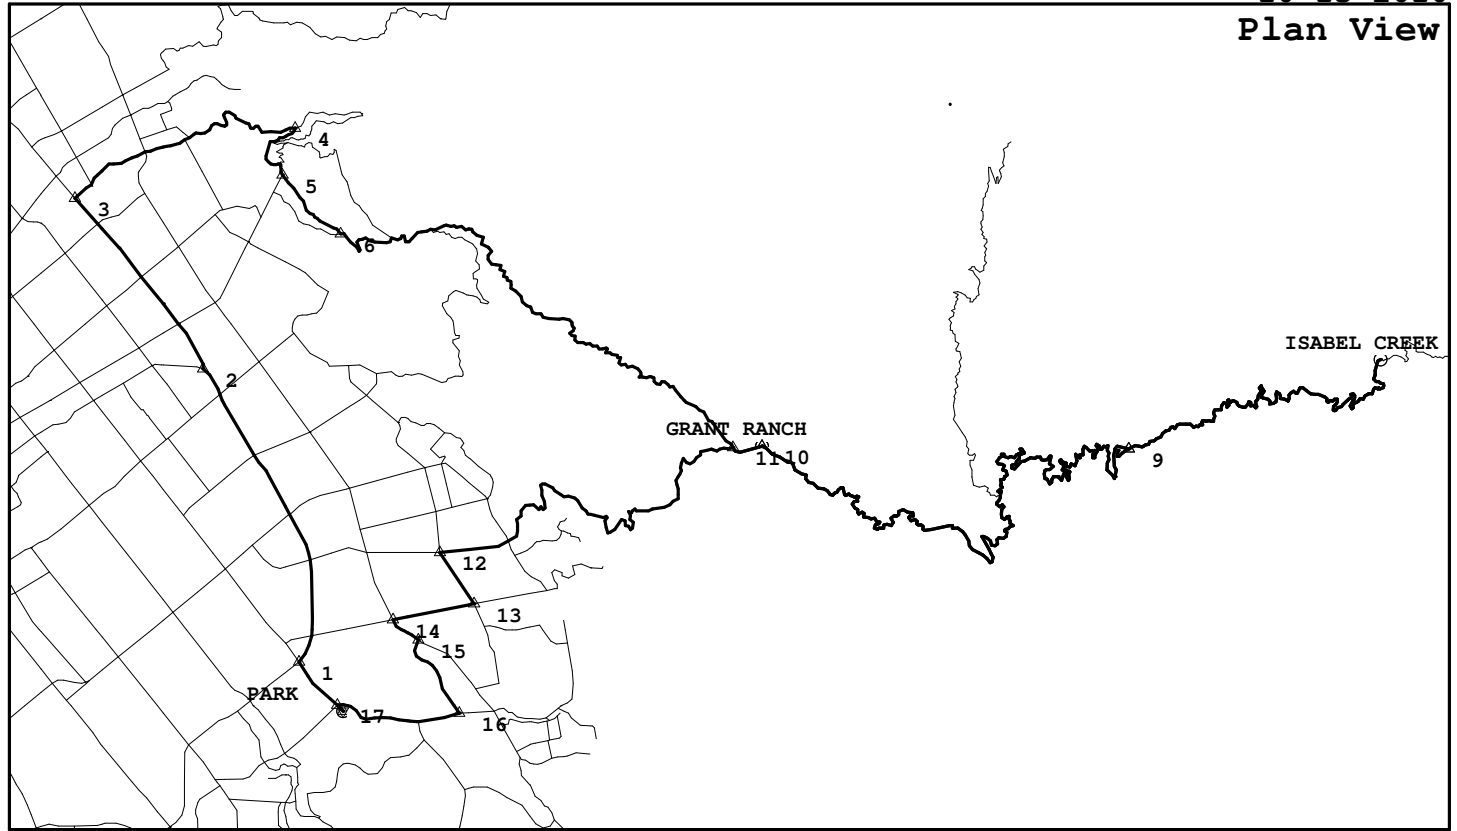

AlumRockPark, Mt. Hamilton Lower, Upper, Back, Q-E

SCP014, 62.1 miles, 7825. feet of climbing

10-13-2010

Plan View

<http://BikeMaster.home.att.net/>