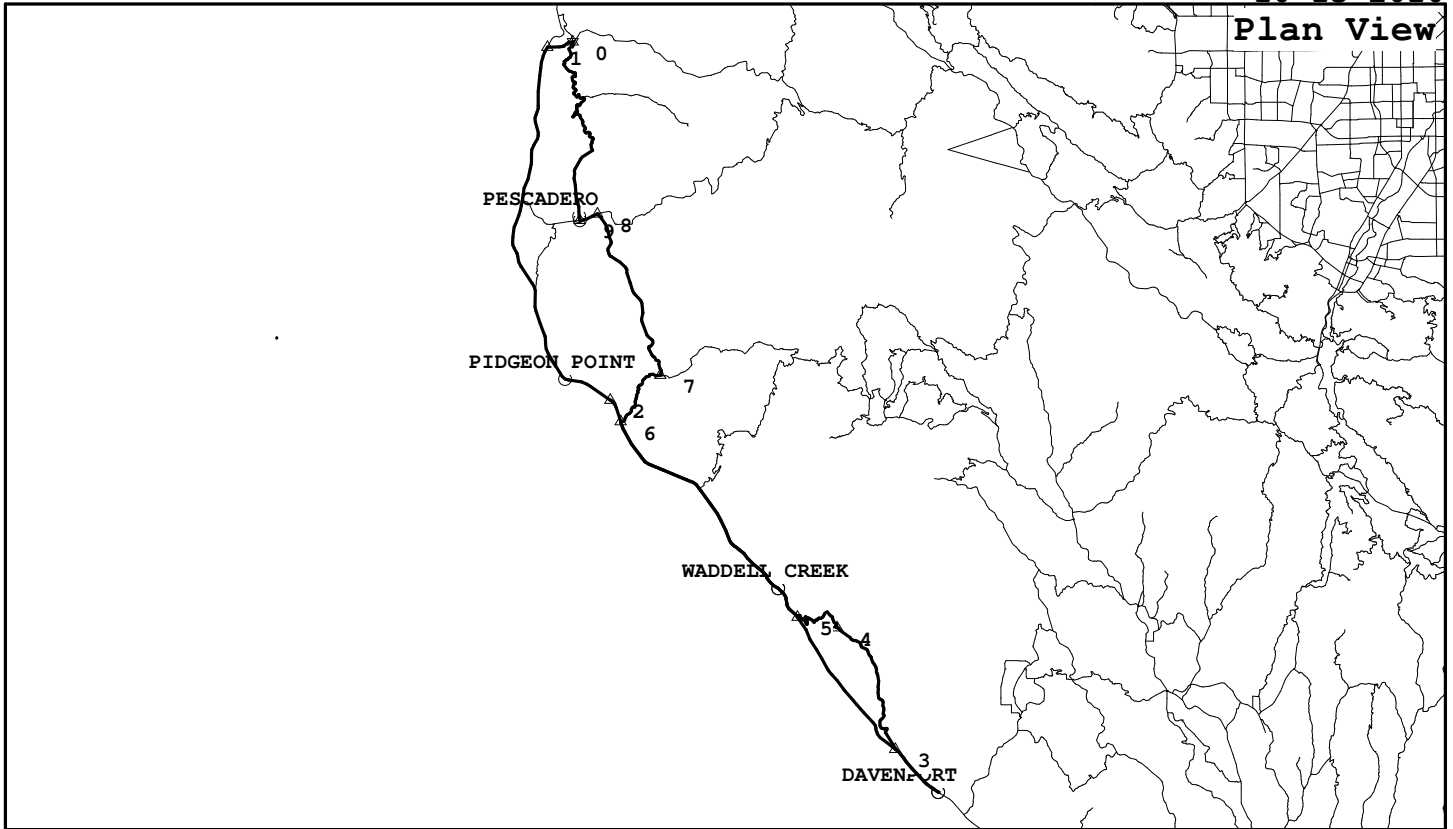

Swanton, Stage, from San Gregorio

SGR006, 59.8 miles, 2902. feet of climbing

10-13-2010

<http://BikeMaster.home.att.net/>