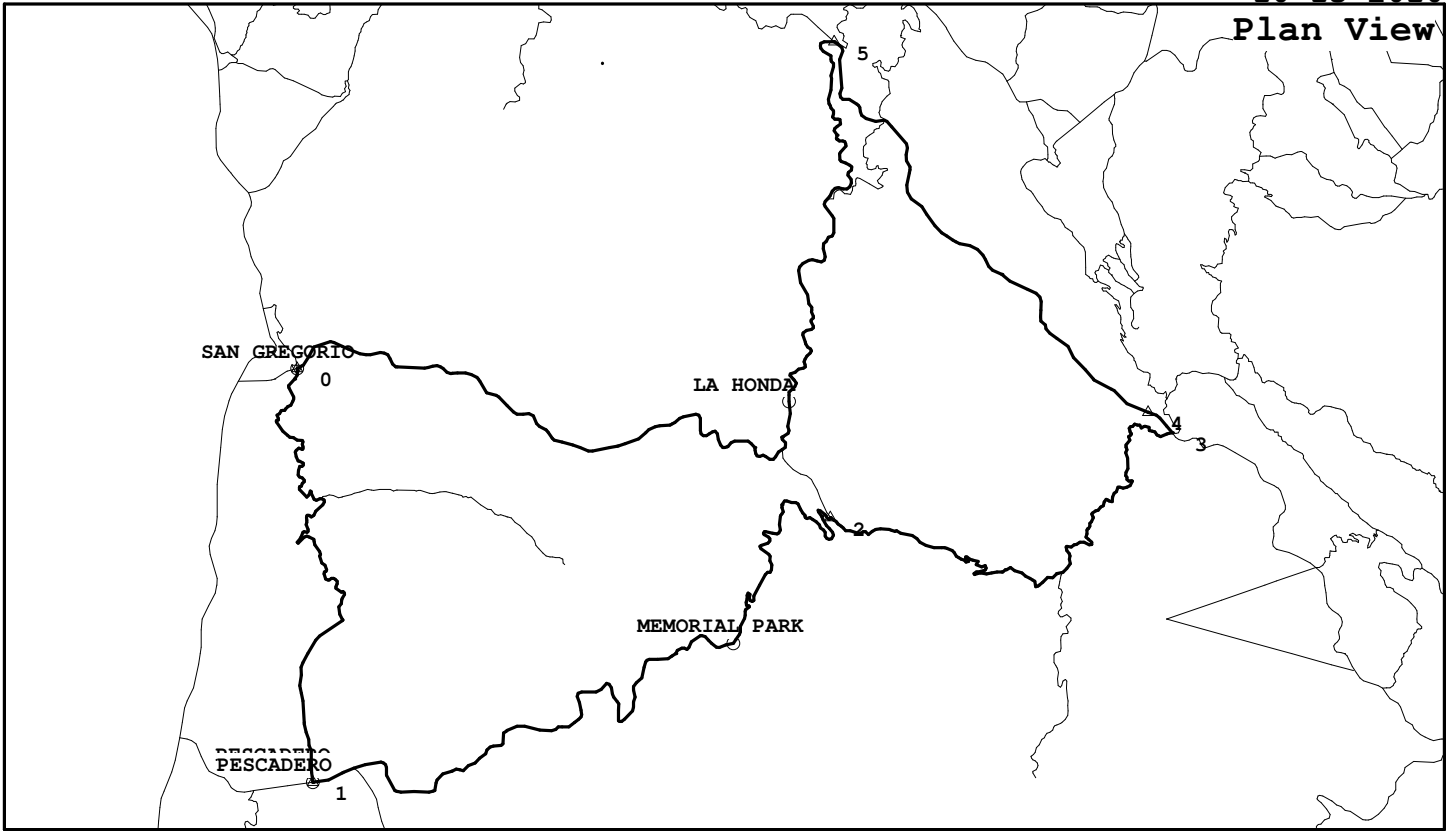

Stage, Pescadero, Alpine, Down Hwy 84

SGR017, 47.8 miles, 4178. feet of climbing

10-13-2010

<http://BikeMaster.home.att.net/>