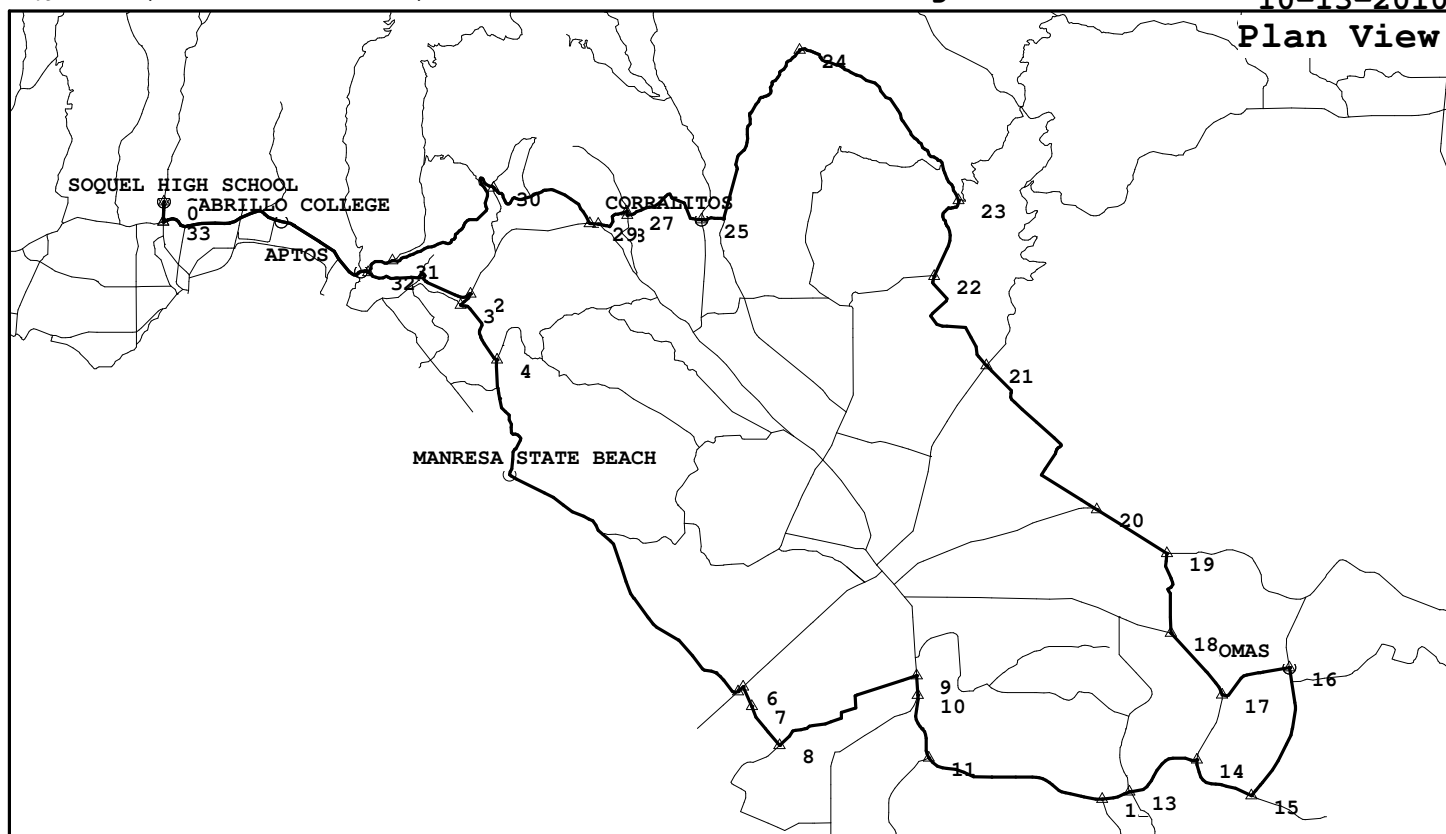

Capitola / Aromas Loop, with Hazel Dell

SQS005, 57.3 miles, 2766. feet of climbing

10-13-2010

<http://BikeMaster.home.att.net/>