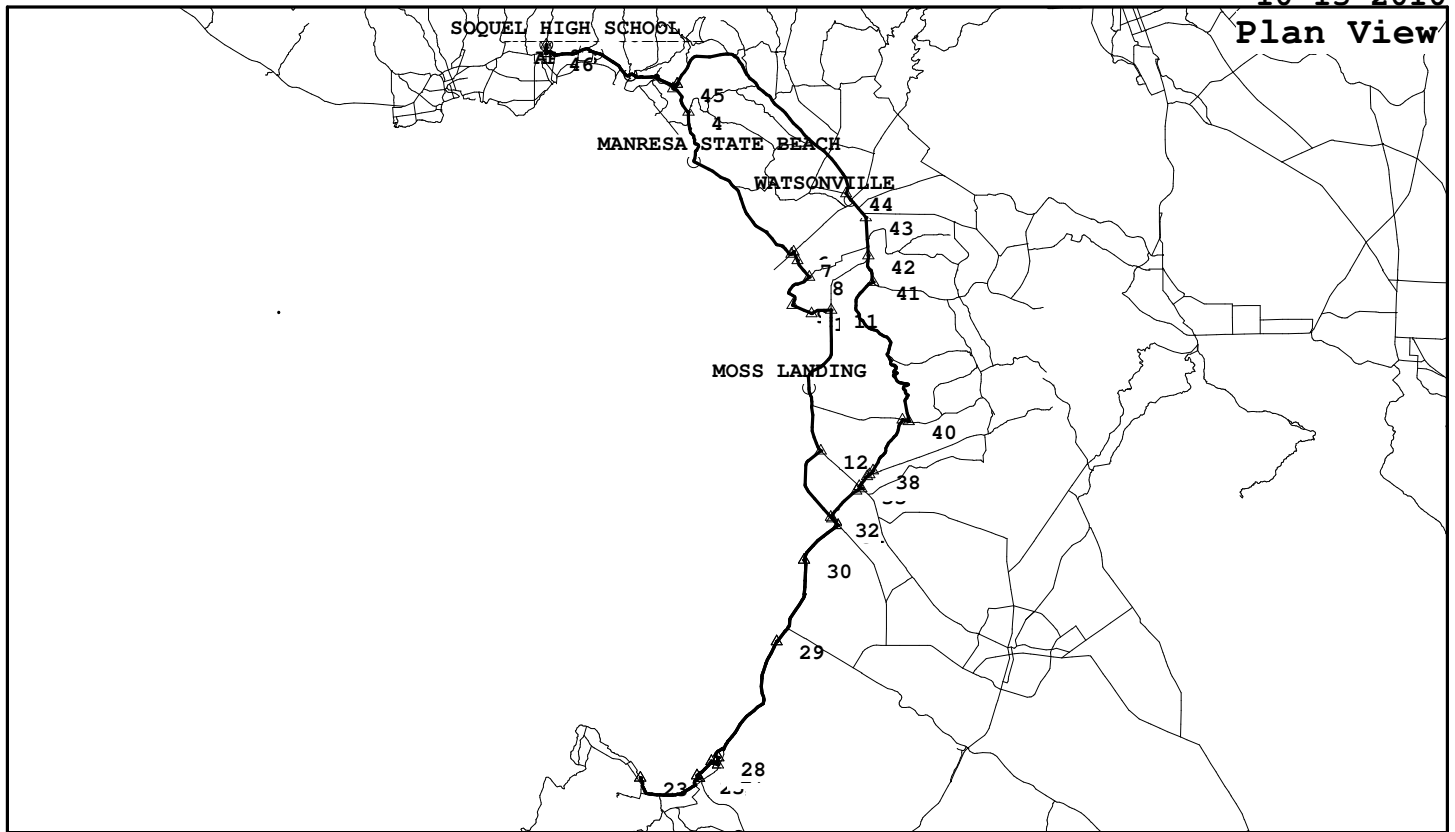

# To Monterey and Back, Two Routes

SQS020, 87.3 miles, 2474. feet of climbing

10-13-2010

<http://BikeMaster.home.att.net/>