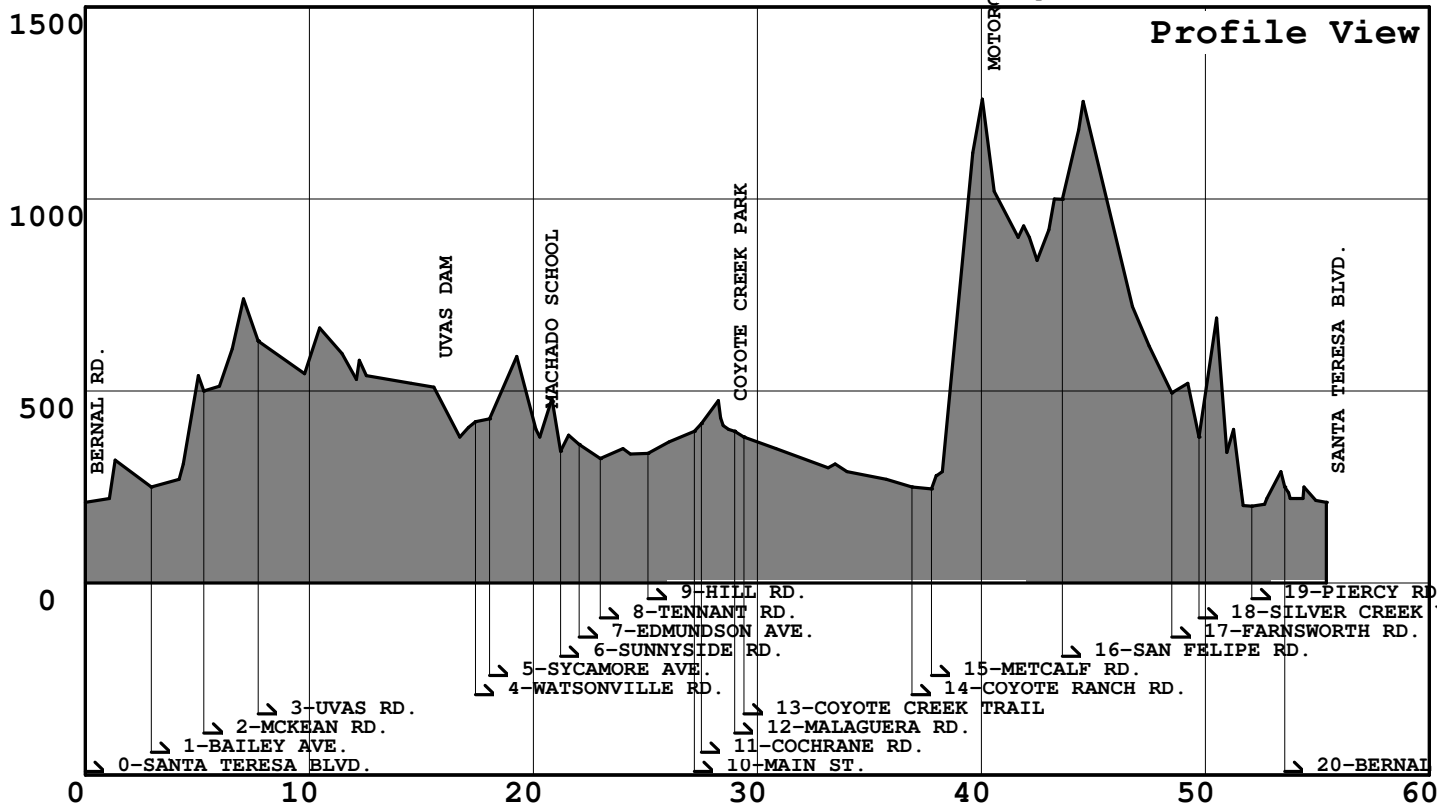

TB Middle Miles - Bailey/Buffalo, Bike Trail, Metcalf

STB009, 55.4 miles, 3310. feet of climbing

10-13-2010

MOTORCYCLE PARK

<http://BikeMaster.home.att.net/>

- 0-SANTA TERESA BLVD.
- 1-BAILEY AVE.
- 2-MCKEAN RD.
- 3-UVAS RD.
- 4-WATSONVILLE RD.
- 5-SYCAMORE AVE.
- 6-SUNNYSIDE RD.
- 7-EDMUNDSON AVE.
- 8-TENNANT RD.
- 9-HILL RD.
- 10-MAIN ST.
- 11-COCHRANE RD.
- 12-MALAGUERA RD.
- 13-COYOTE CREEK TRAIL
- 14-COYOTE RANCH RD.
- 15-METCALF RD.
- 16-SAN FELIPE RD.
- 17-FARNSWORTH RD.
- 18-SILVER CREEK VALLEY RD.
- 19-PIERCY RD.
- 20-BERNAL RD.