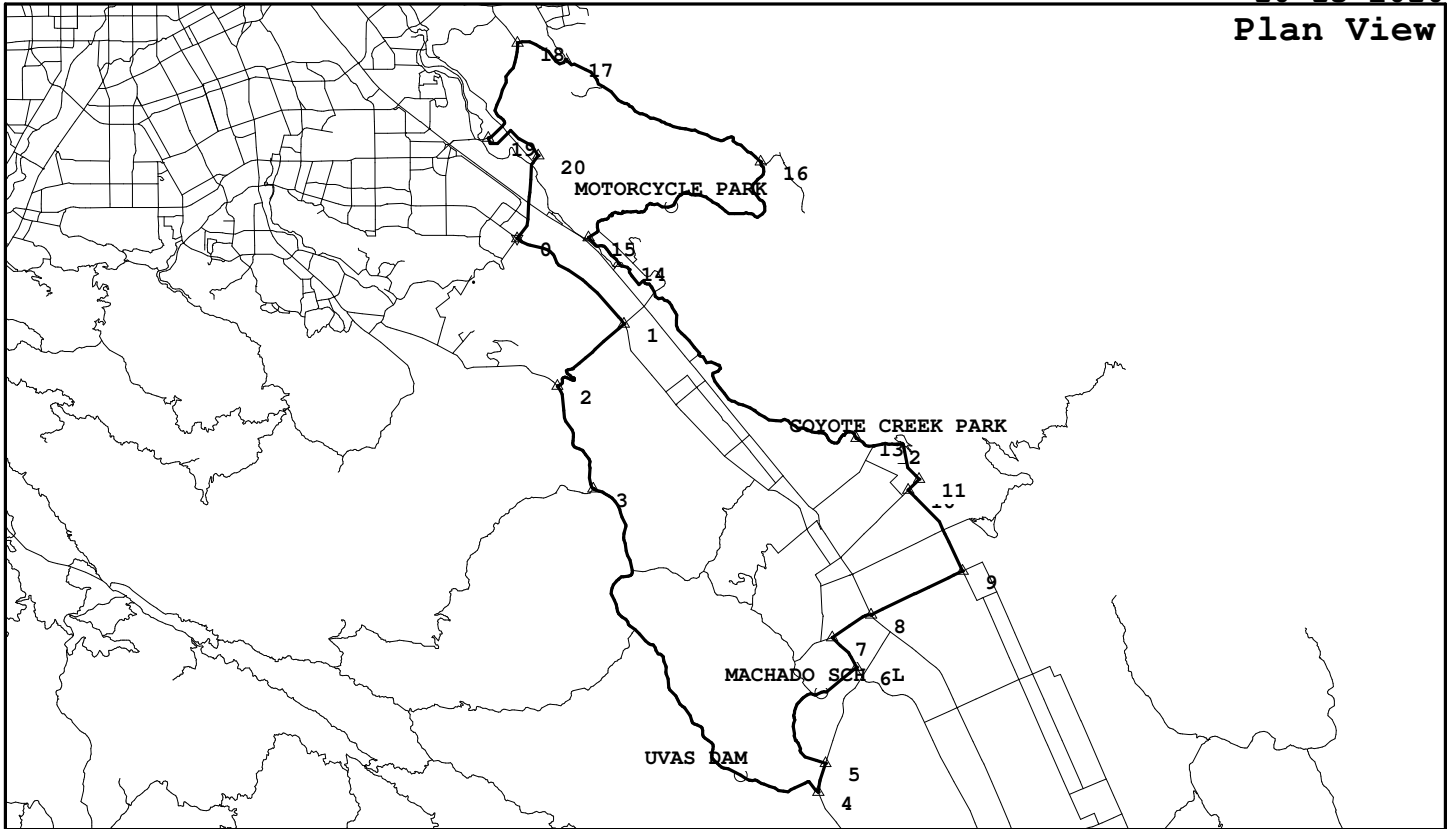

TB Middle Miles - Bailey/Buffalo, Bike Trail, Metcalf

STB009, 55.4 miles, 3310. feet of climbing

10-13-2010

MOTORCYCLE PARK

<http://BikeMaster.home.att.net/>

- 0-SANTA TERESA BLVD.
- 1-BAILEY AVE.
- 2-MCKEAN RD.
- 3-UVAS RD.
- 4-WATSONVILLE RD.
- 5-SYCAMORE AVE.
- 6-SUNNYSIDE RD.
- 7-EDMUNDSON AVE.
- 8-TENNANT RD.
- 9-HILL RD.
- 10-MAIN ST.
- 11-COCHRANE RD.
- 12-MALAGUERA RD.
- 13-COYOTE CREEK TRAIL
- 14-COYOTE RANCH RD.
- 15-METCALF RD.
- 16-SAN FELIPE RD.
- 17-FARNSWORTH RD.
- 18-SILVER CREEK VALLEY RD.
- 19-PIERCY RD.
- 20-BERNAL RD.