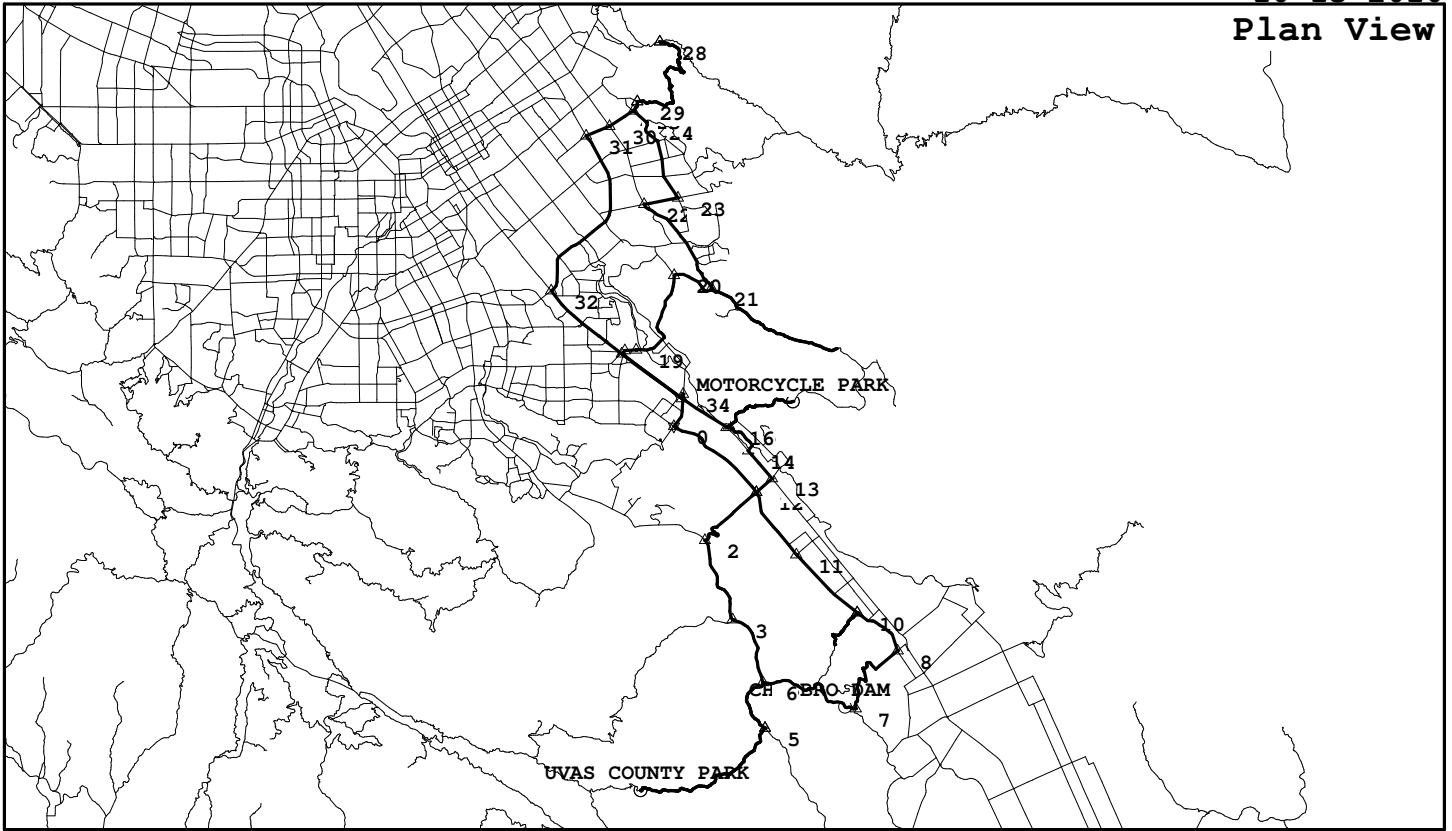

Croy, Llagas/WS, Metcalf, SCV/SF, Clayton

STB012, 87.8 miles, 5832. feet of climbing

10-13-2010

<http://BikeMaster.home.att.net/>