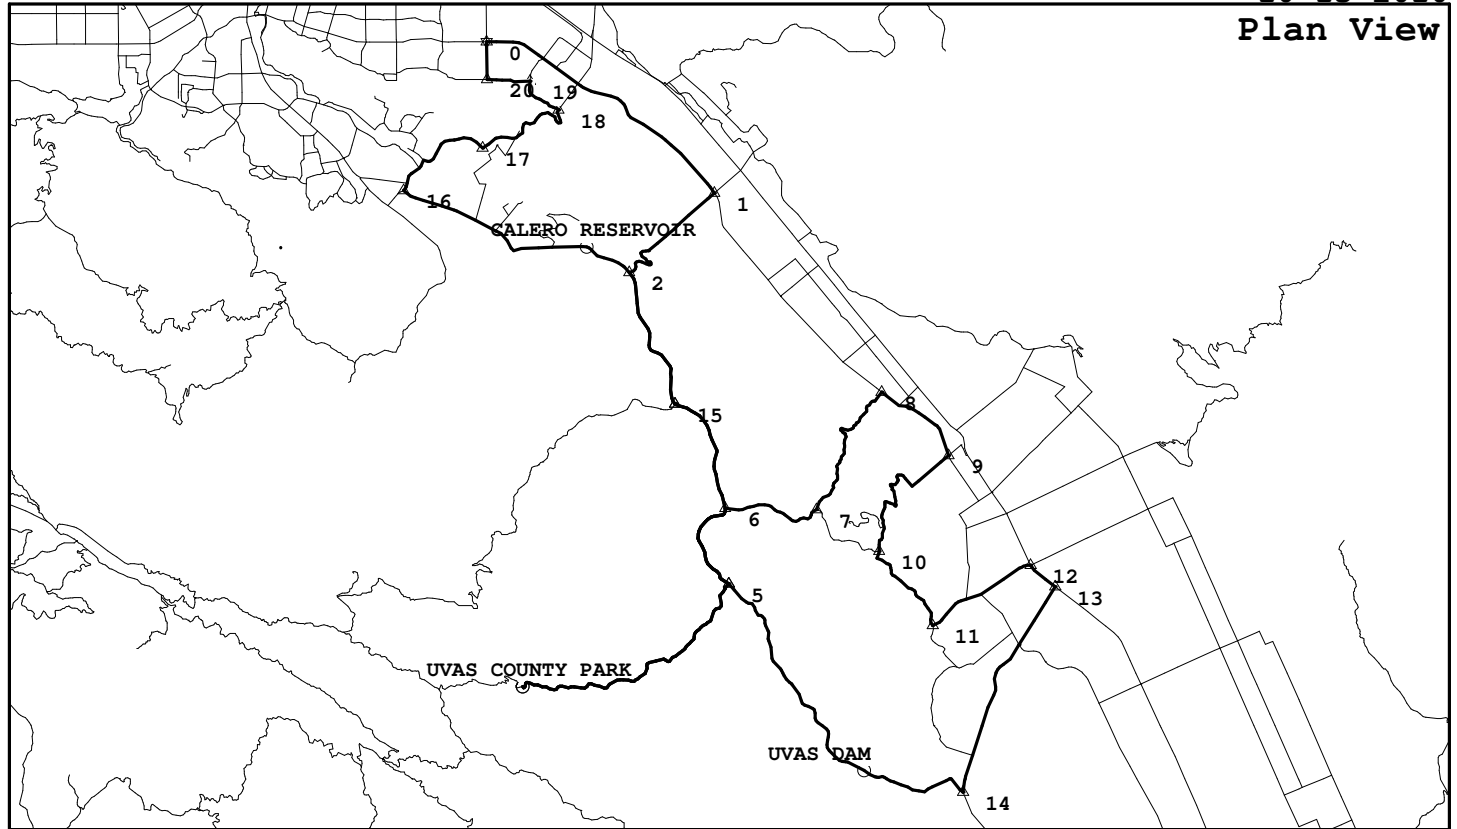

# Bailey/Buffalo, WS/Llagas, Bernal

STC022, 62.6 miles, 3062. feet of climbing

10-13-2010

Plan View

<http://BikeMaster.home.att.net/>

Profile View