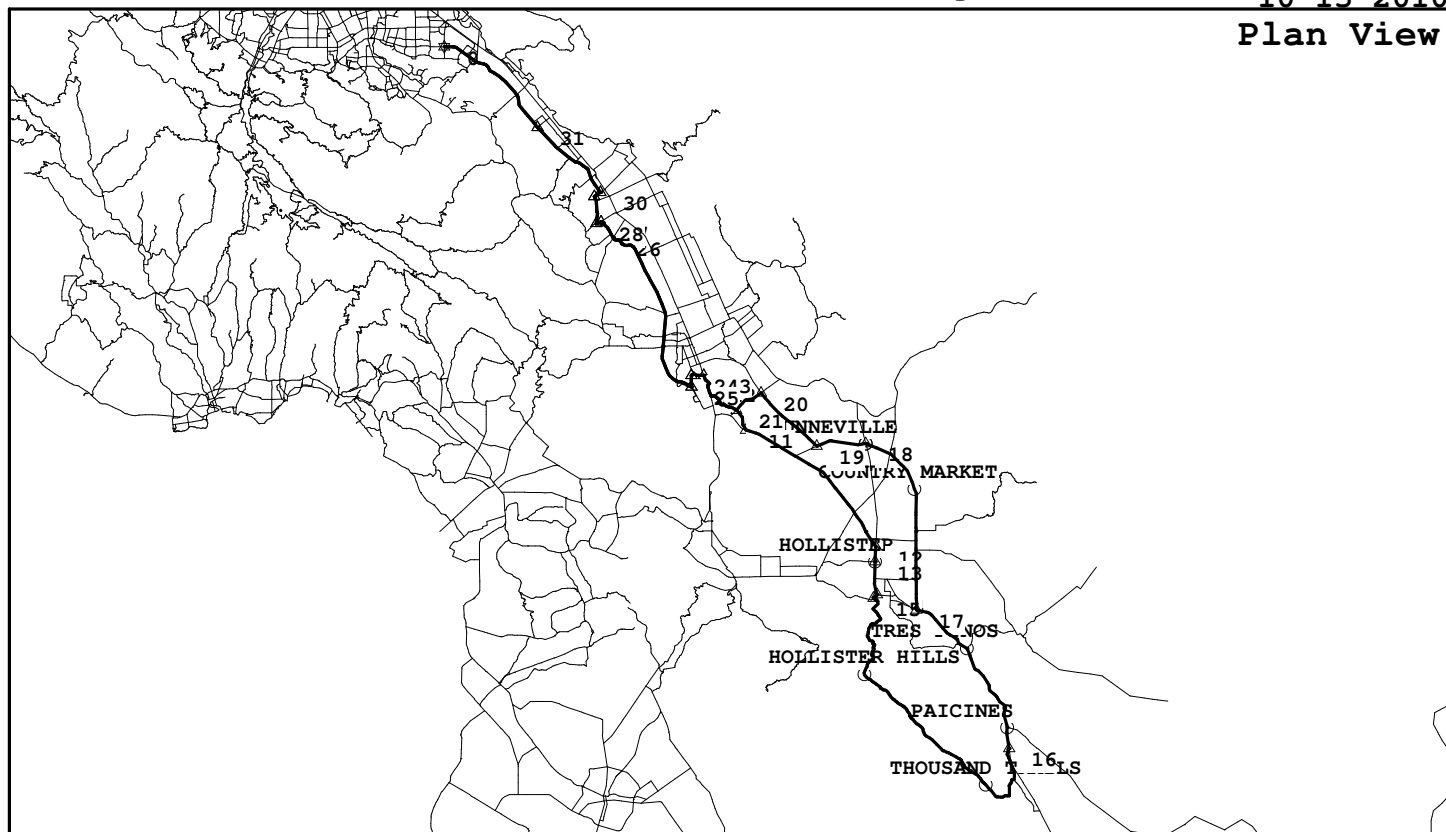

# Earthquake Country Ride , Cienega Loop

STC036, 115.5 miles, 2810. feet of climbing

10-13-2010

Plan View

<http://BikeMaster.home.att.net/>