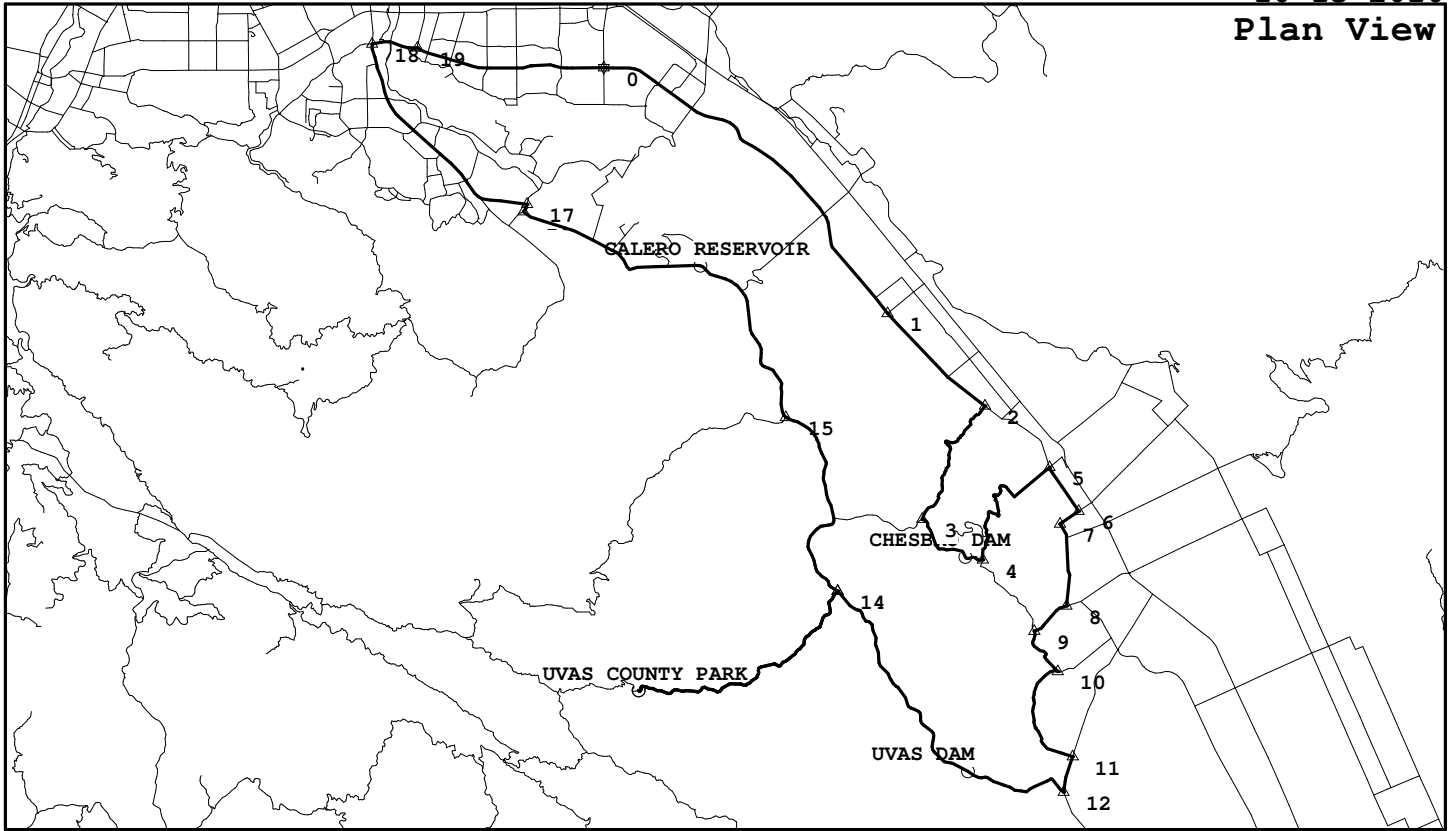

Willow Springs/Llagas, Croy

STC037, 56.5 miles, 2376. feet of climbing

10-13-2010

Plan View

<http://BikeMaster.home.att.net/>

Profile View